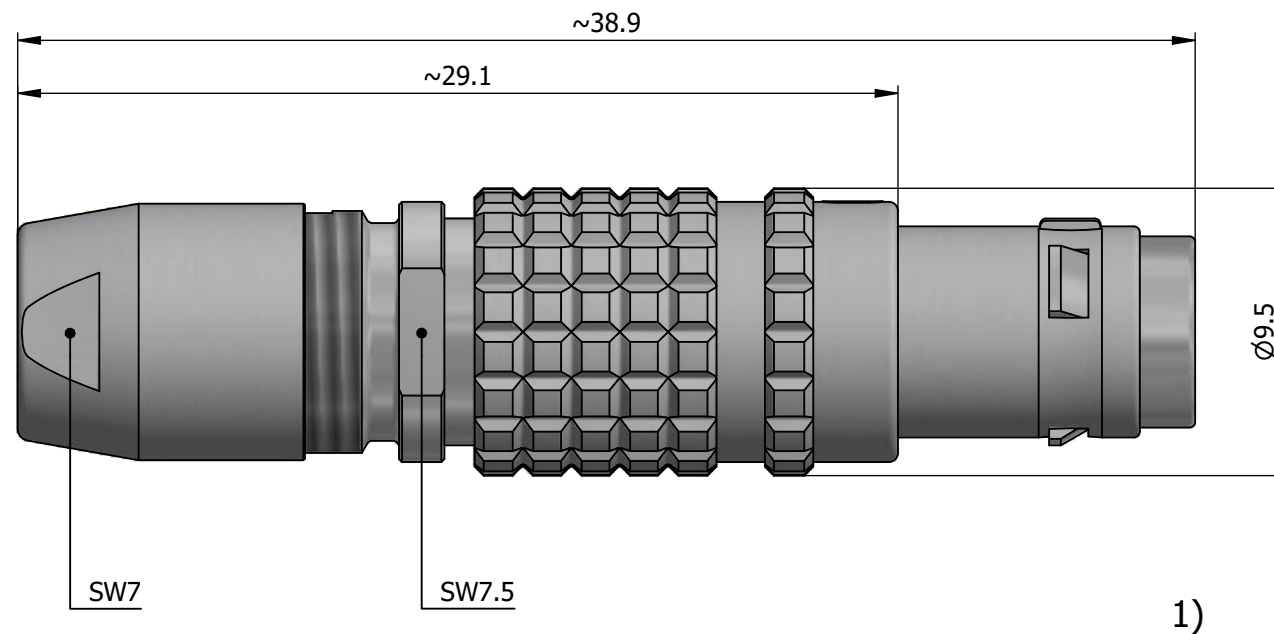

All dimensions are in millimeters (mm)

Alignment Key
Front View

Insert Configuration
Rear View

Note:

1) This picture is generic and for illustrative purposes only, and may show different keying, materials, colour, finish, and contact configuration. Minor shape or feature variations to actual item may be present.

All additional information are documented on the datasheet (See below link or QR Code)
www.lemo.com/pdf/FGG.0T.306.CLAC30.pdf

Model	Alignment Key	Series	Insert Config.	Housing	Insulator	Contact	Collet Type	Cable Ø	Variant
FGG	.0T	.306	.CLAC30						