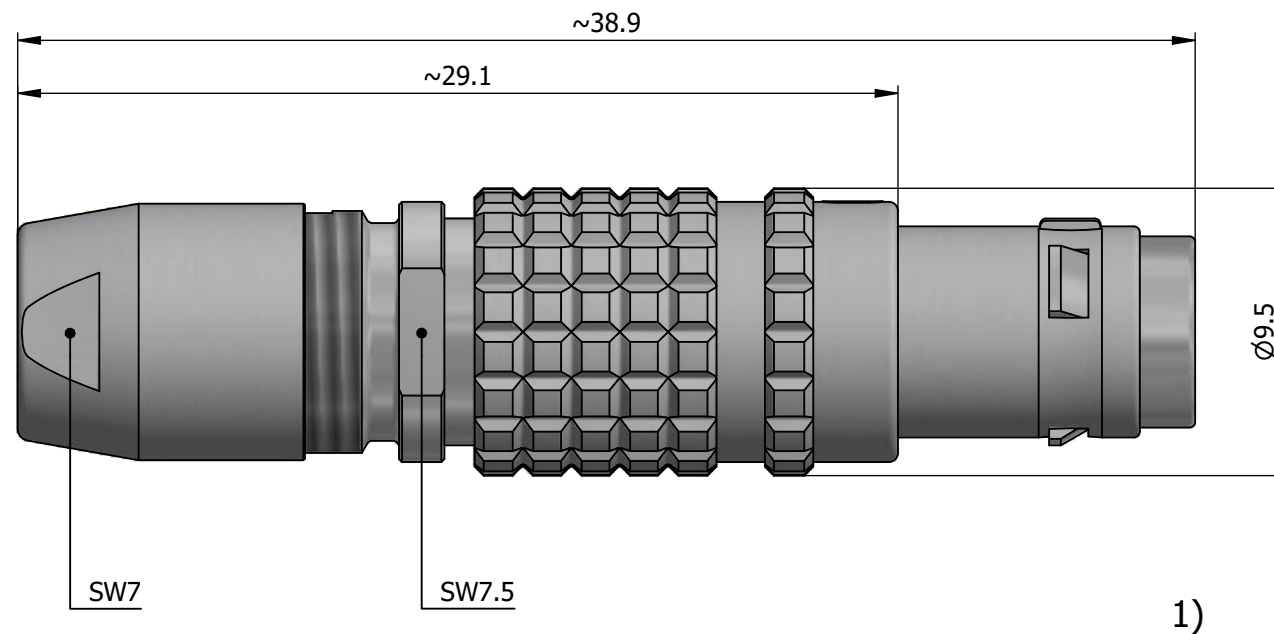

All dimensions are in millimeters (mm)

Alignment Key  
Front View

Insert Configuration  
Rear View

**Note:**

1) This picture is generic and for illustrative purposes only, and may show different keying, materials, colour, finish, and contact configuration. Minor shape or feature variations to actual item may be present.

All additional information are documented on the datasheet (See below link or QR Code)  
[www.lemo.com/pdf/FGG.0T.307.CLAC45.pdf](http://www.lemo.com/pdf/FGG.0T.307.CLAC45.pdf)

Model	Alignment Key	Series	Insert Config.	Housing	Insulator	Contact	Collet Type	Cable Ø	Variant
FGG	.0T	.307	.CLAC45						

Datasheet

**Straight plug, cable collet**

Series 0T

**LEMO**

LEMO SA  
 Chemin des Champs-Courbes 28  
 1024 Ecublens - SWITZERLAND

Tel. (+41 21) 695 16 00  
 email : info@lemo.com  
 www.lemo.com

CD

Drawn	23.01.2017	OVU / NHA
Checked	08.02.2022	OBAR
Modified	02	08.02.2022 / MARI
DO NOT SCALE DRAWING		