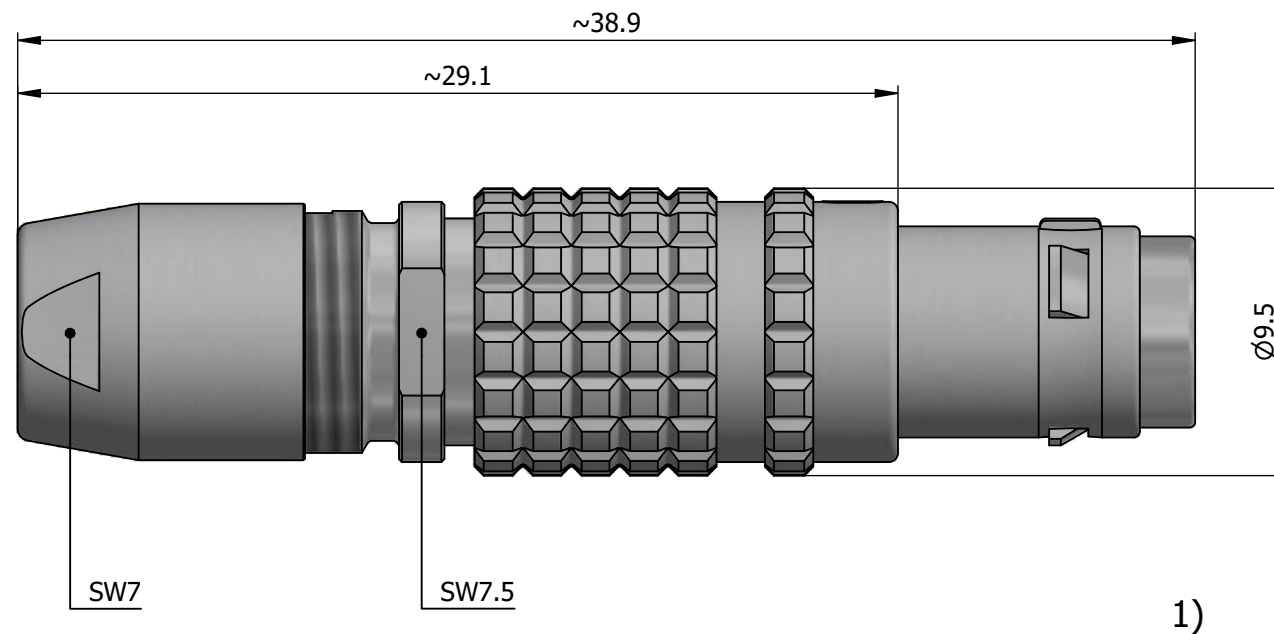

All dimensions are in millimeters (mm)

Alignment Key  
Front View

Insert Configuration  
Rear View

**Note:**

1) This picture is generic and for illustrative purposes only, and may show different keying, materials, colour, finish, and contact configuration. Minor shape or feature variations to actual item may be present.

All additional information are documented on the datasheet (See below link or QR Code)  
[www.lemo.com/pdf/FGG.0T.307.KLAC50.pdf](http://www.lemo.com/pdf/FGG.0T.307.KLAC50.pdf)

Model	Alignment Key	Series	Insert Config.	Housing	Insulator	Contact	Collet Type	Cable Ø	Variant
FGG	.0T	.307	.KLAC50						

Datasheet

**Straight plug, cable collet**

Series 0T

**LEMO**

LEMO SA  
 Chemin des Champs-Courbes 28  
 1024 Ecublens - SWITZERLAND

Tel. (+41 21) 695 16 00  
 email : info@lemo.com  
 www.lemo.com

CD

Drawn	08.02.2022	MARI / MARI
Checked	08.02.2022	OBAR
Modified	00	08.02.2022 / MARI
DO NOT SCALE DRAWING		