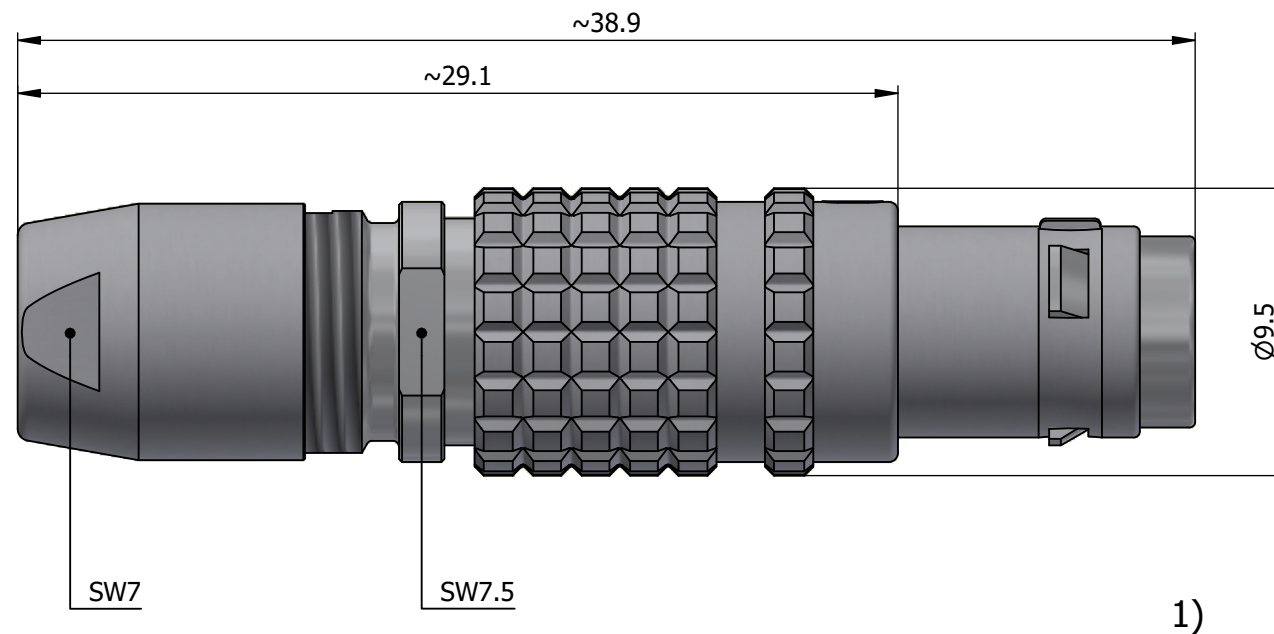

All dimensions are in millimeters (mm)

Alignment Key
Front View

Insert Configuration
Rear View

1)

Note:

1) This picture is generic and for illustrative purposes only, and may show different keying, materials, colour, finish, and contact configuration. Minor shape or feature variations to actual item may be present.

All additional information are documented on the datasheet (See below link or QR Code)
www.lemo.com/pdf/FGG.0T.511.CLAC35.pdf

Model	Alignment Key	Series	Insert Config.	Housing	Insulator	Contact	Collet Type	Cable Ø	Variant
FGG.0T.511.CLAC35									