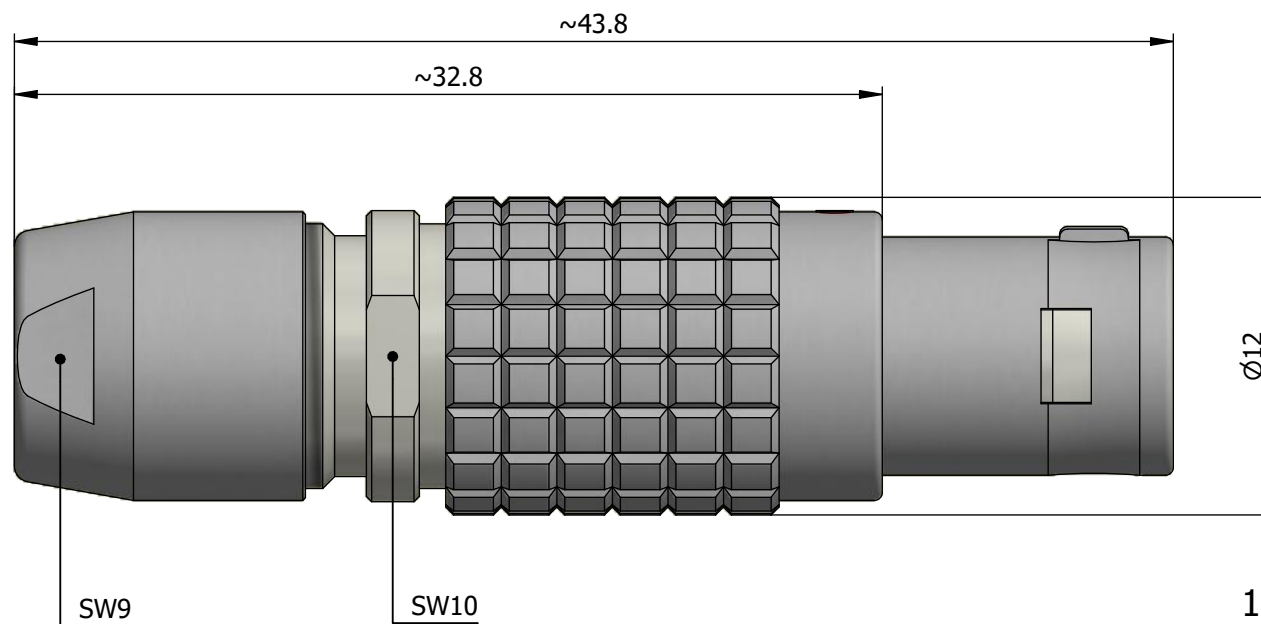

All dimensions are in millimeters (mm)

Alignment Key
Front View

Insert Configuration
Rear View

Note:

1) This picture is generic and for illustrative purposes only, and may show different keying, materials, colour, finish, and contact configuration. Minor shape or feature variations to actual item may be present.

All additional information are documented on the datasheet (See below link or QR Code)
www.lemo.com/pdf/FGG.1B.302.CLAD52.pdf

Model	Alignment Key	Series	Insert Config.	Housing	Insulator	Contact	Collet Type	Cable Ø	Variant
FGG	.1B	.302	.CLAD52						