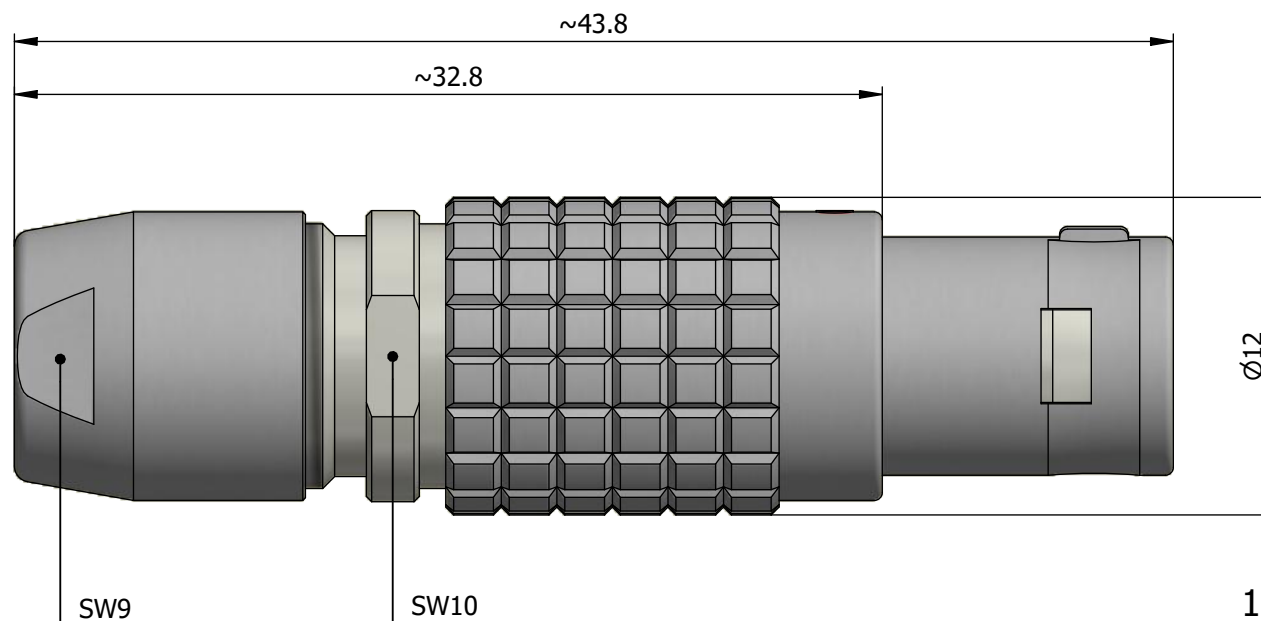

All dimensions are in millimeters (mm)

Alignment Key  
Front View

Insert Configuration  
Rear View

**Note:**

1) This picture is generic and for illustrative purposes only, and may show different keying, materials, colour, finish, and contact configuration. Minor shape or feature variations to actual item may be present.

All additional information are documented on the datasheet (See below link or QR Code)  
[www.lemo.com/pdf/FGG.1B.302.CLAD72.pdf](http://www.lemo.com/pdf/FGG.1B.302.CLAD72.pdf)

Model	Alignment Key	Series	Insert Config.	Housing	Insulator	Contact	Collet Type	Cable Ø	Variant
FGG	.1B	.302	.CLAD72						