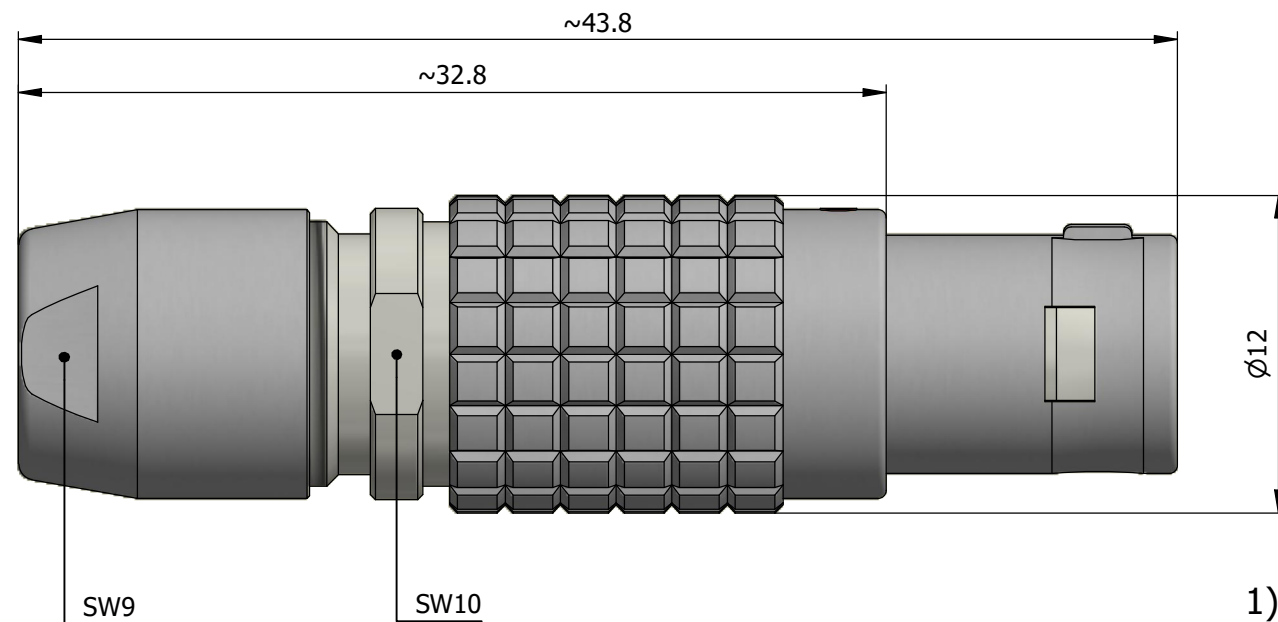

All dimensions are in millimeters (mm)

Alignment Key
Front View

Insert Configuration
Rear View

Note:

1) This picture is generic and for illustrative purposes only, and may show different keying, materials, colour, finish, and contact configuration. Minor shape or feature variations to actual item may be present.

All additional information are documented on the datasheet (See below link or QR Code)
www.lemo.com/pdf/FGG.1B.302.CYBD52.pdf

Model	Alignment Key	Series	Insert Config.	Housing	Insulator	Contact	Collet Type	Cable Ø	Variant
FGG	.1B	.302	.CYBD52						