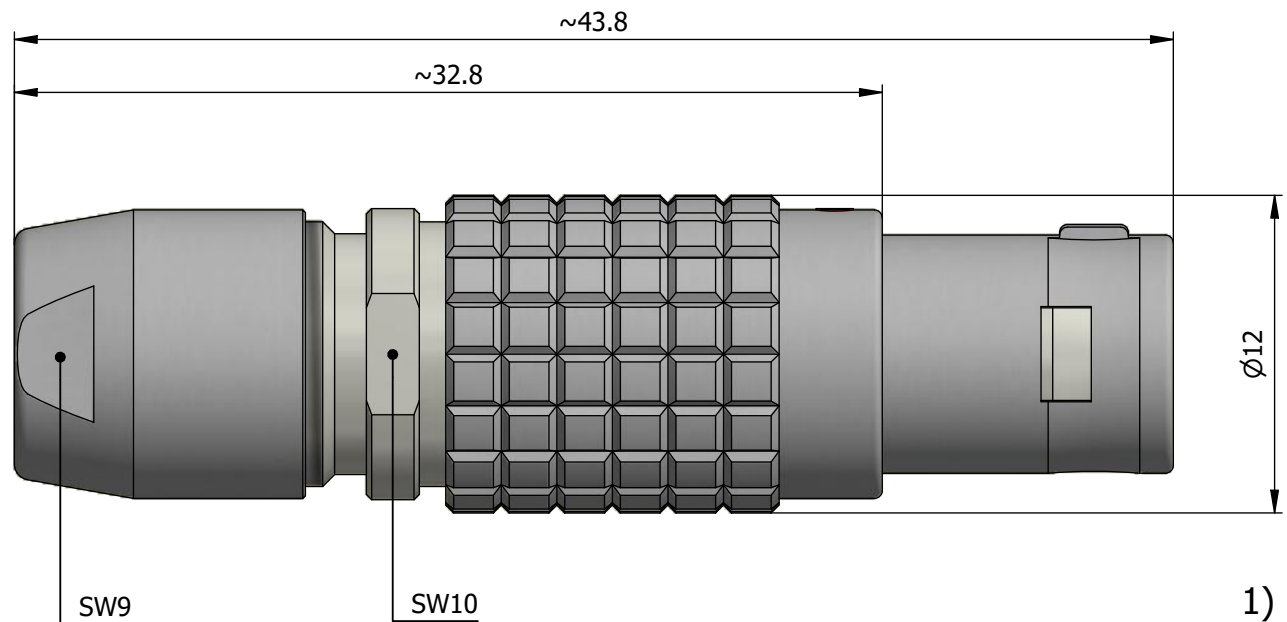

All dimensions are in millimeters (mm)

Alignment Key
Front View

Insert Configuration
Rear View

Note:

1) This picture is generic and for illustrative purposes only, and may show different keying, materials, colour, finish, and contact configuration. Minor shape or feature variations to actual item may be present.

All additional information are documented on the datasheet (See below link or QR Code)
www.lemo.com/pdf/FGG.1B.302.CYCD62.pdf

Model	Alignment Key	Series	Insert Config.	Housing	Insulator	Contact	Collet Type	Cable \varnothing	Variant
FGG	.1B	.302	.CYCD62						