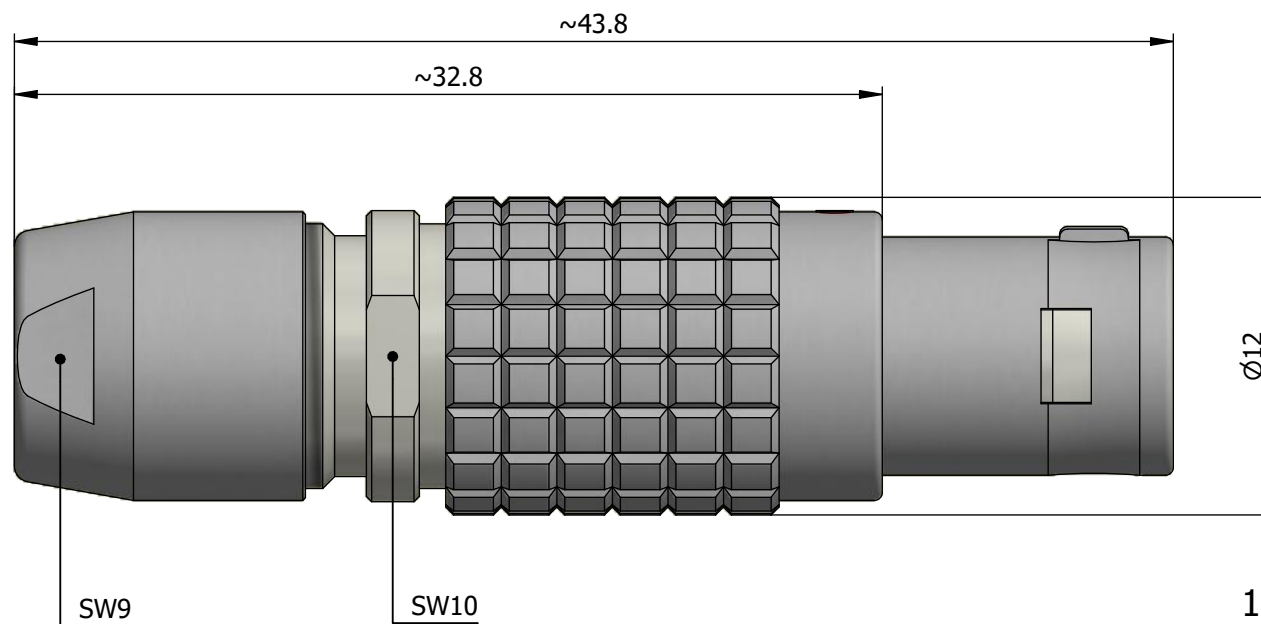

All dimensions are in millimeters (mm)

Alignment Key  
Front View

Insert Configuration  
Rear View

**Note:**

1) This picture is generic and for illustrative purposes only, and may show different keying, materials, colour, finish, and contact configuration. Minor shape or feature variations to actual item may be present.

All additional information are documented on the datasheet (See below link or QR Code)  
[www.lemo.com/pdf/FGG.1B.302.CYCD72.pdf](http://www.lemo.com/pdf/FGG.1B.302.CYCD72.pdf)

Model	Alignment Key	Series	Insert Config.	Housing	Insulator	Contact	Collet Type	Cable Ø	Variant
FGG.1B.302.CYCD72									