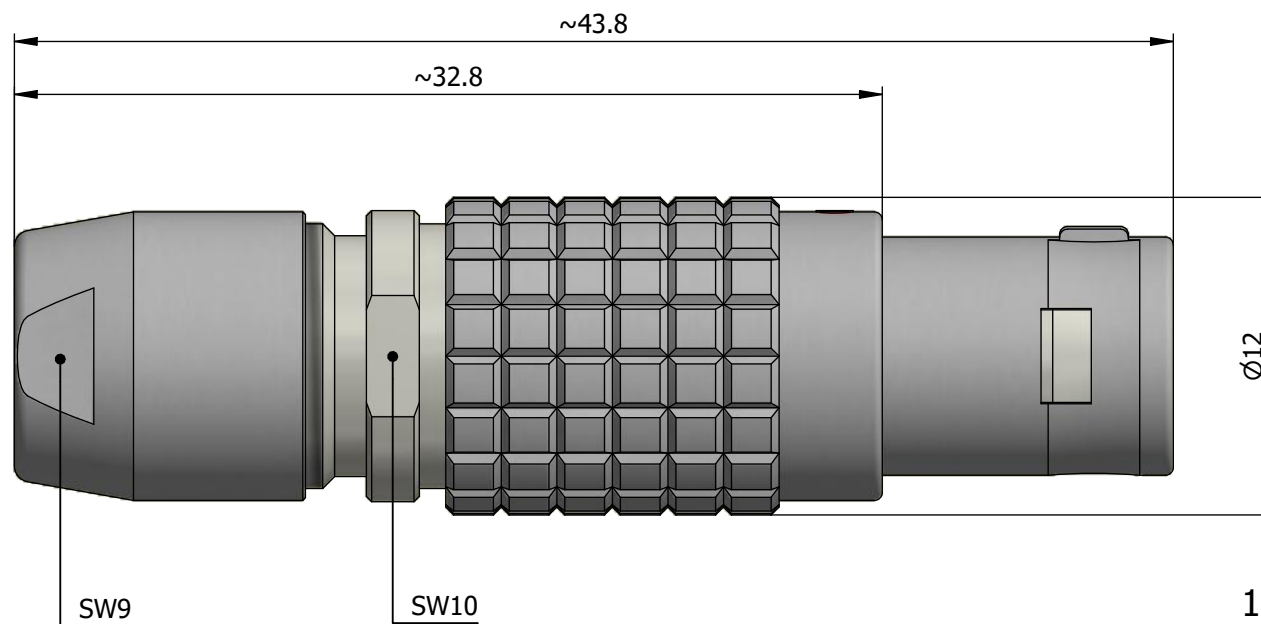

All dimensions are in millimeters (mm)

Alignment Key
Front View

Insert Configuration
Rear View

Note:

1) This picture is generic and for illustrative purposes only, and may show different keying, materials, colour, finish, and contact configuration. Minor shape or feature variations to actual item may be present.

All additional information are documented on the datasheet (See below link or QR Code)
www.lemo.com/pdf/FGG.1B.302.CYCD76.pdf

Model	Alignment Key	Series	Insert Config.	Housing	Insulator	Contact	Collet Type	Cable Ø	Variant
FGG.1B.302.CYCD76									