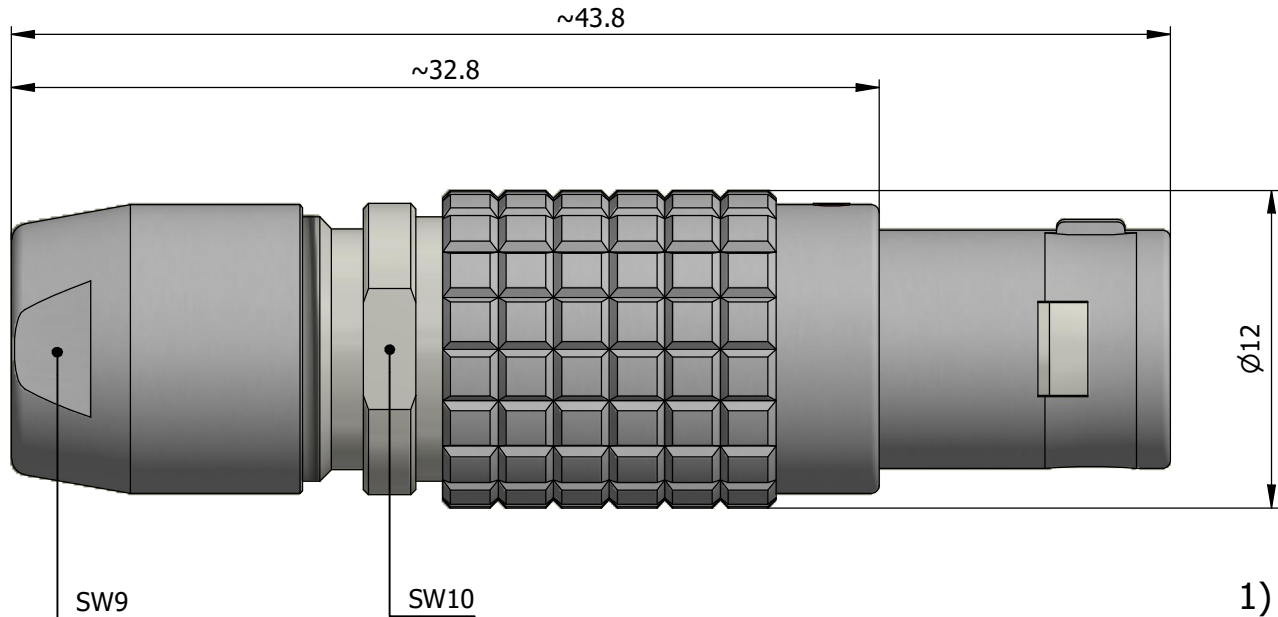

All dimensions are in millimeters (mm)

Alignment Key
Front View

Insert Configuration
Rear View

Note:

1) This picture is generic and for illustrative purposes only, and may show different keying, materials, colour, finish, and contact configuration. Minor shape or feature variations to actual item may be present.

All additional information are documented on the datasheet (See below link or QR Code)
www.lemo.com/pdf/FGG.1B.303.CYZD62.pdf

Model	Alignment Key	Series	Insert Config.	Housing	Insulator	Contact	Collet Type	Cable Ø	Variant
FGG	1B	303	CYZD62						

<p>Datasheet</p>	<p>Straight plug, cable collet</p> <p>Series 1B</p>		<p>Drawn 18.11.2024 MARI/MARI</p>
	<p>LEMO SA Chemin des Champs-Courbes 28 1024 Ecublens - SWITZERLAND</p>		<p>Checked 18.11.2024 OBAR</p>
	<p>Tel. (+41 21) 695 16 00 email : info@lemo.com www.lemo.com</p>		<p>Modified 00 18.11.2024/MARI</p>
	<p>CD</p>		<p>DO NOT SCALE DRAWING</p>
<p>FGG.1B.303.CYZD62</p>			