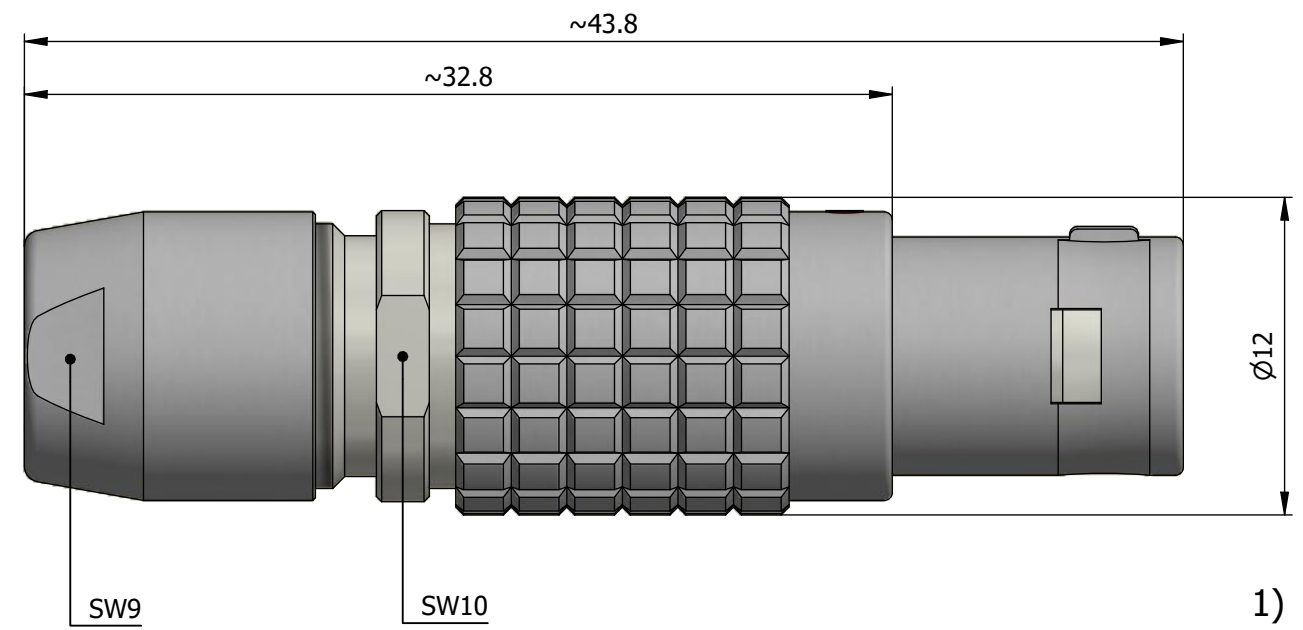

All dimensions are in millimeters (mm)

Alignment Key
Front View

Insert Configuration
Rear View

Note:

1) This picture is generic and for illustrative purposes only, and may show different keying, materials, colour, finish, and contact configuration. Minor shape or feature variations to actual item may be present.

All additional information are documented on the datasheet (See below link or QR Code)
www.lemo.com/pdf/FGG.1B.304.CLAD52.pdf

Model	Alignment Key	Series	Insert Config.	Housing	Insulator	Contact	Collet Type	Cable Ø	Variant
FGG	.1B	.304	.CLAD52						

 Datasheet	Straight plug, cable collet Series 1B		Drawn 18.11.2021 MARI/MARI
	 LEMO SA Chemin des Champs-Courbes 28 1024 Ecublens - SWITZERLAND		Checked 18.11.2021 OBAR
	Tel. (+41 21) 695 16 00 email : info@lemo.com www.lemo.com		Modified 00 18.11.2021/MARI
	CD		DO NOT SCALE DRAWING