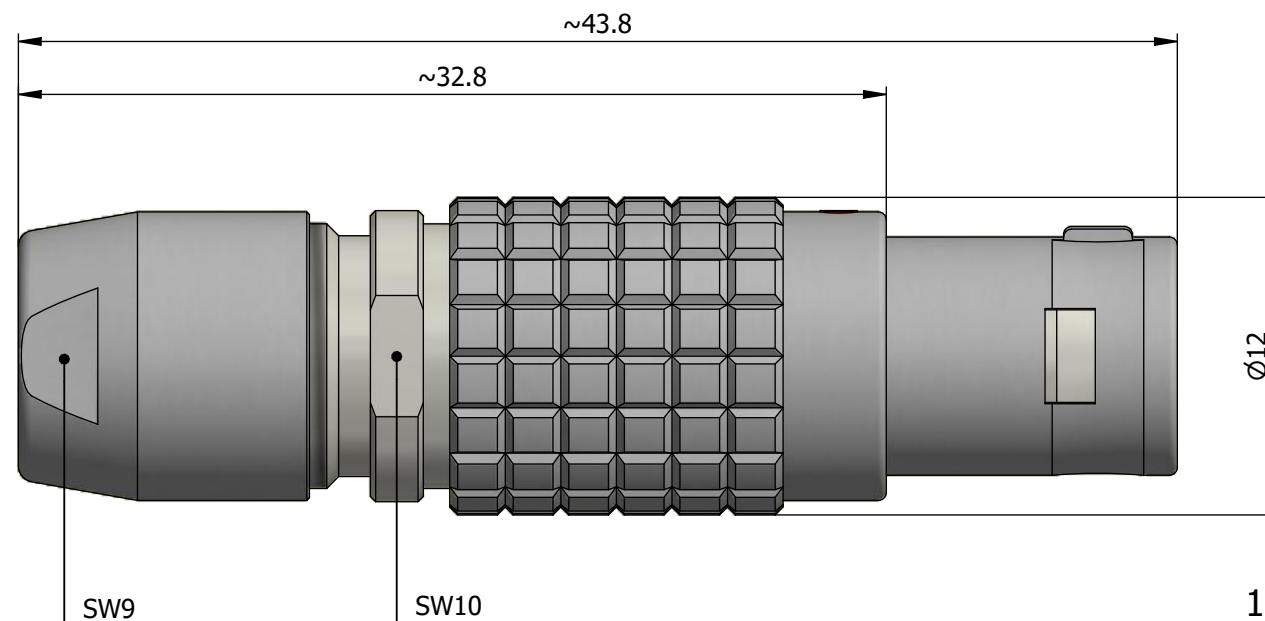

All dimensions are in millimeters (mm)

Alignment Key  
Front View

Insert Configuration  
Rear View

**Note:**

1) This picture is generic and for illustrative purposes only, and may show different keying, materials, colour, finish, and contact configuration. Minor shape or feature variations to actual item may be present.

All additional information are documented on the datasheet (See below link or QR Code)  
[www.lemo.com/pdf/FGG.1B.304.CYBD52.pdf](http://www.lemo.com/pdf/FGG.1B.304.CYBD52.pdf)

Model	Alignment Key	Series	Insert Config.	Housing	Insulator	Contact	Collet Type	Cable Ø	Variant
FGG	.1B	.304	.CYBD52						