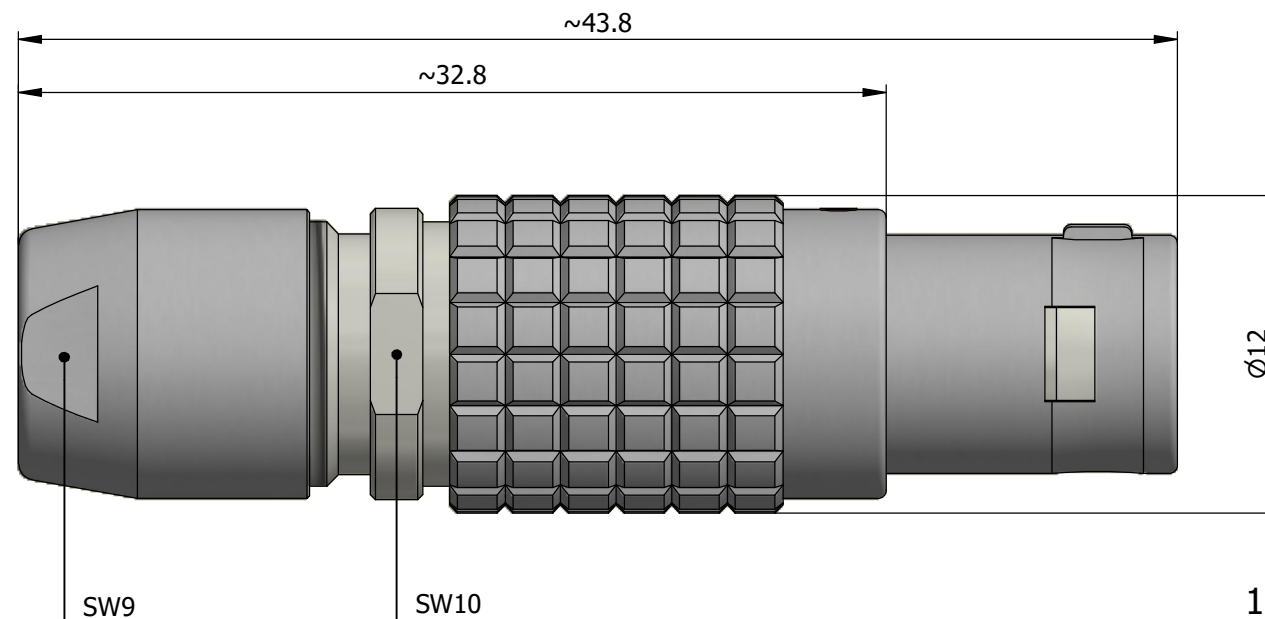

All dimensions are in millimeters (mm)

Alignment Key
Front View

Insert Configuration
Rear View

Note:

1) This picture is generic and for illustrative purposes only, and may show different keying, materials, colour, finish, and contact configuration. Minor shape or feature variations to actual item may be present.

All additional information are documented on the datasheet (See below link or QR Code)
www.lemo.com/pdf/FGG.1B.304.CYBD62.pdf

Model	Alignment Key	Series	Insert Config.	Housing	Insulator	Contact	Collet Type	Cable Ø	Variant
FGG	.1B	.304	.CYBD62						