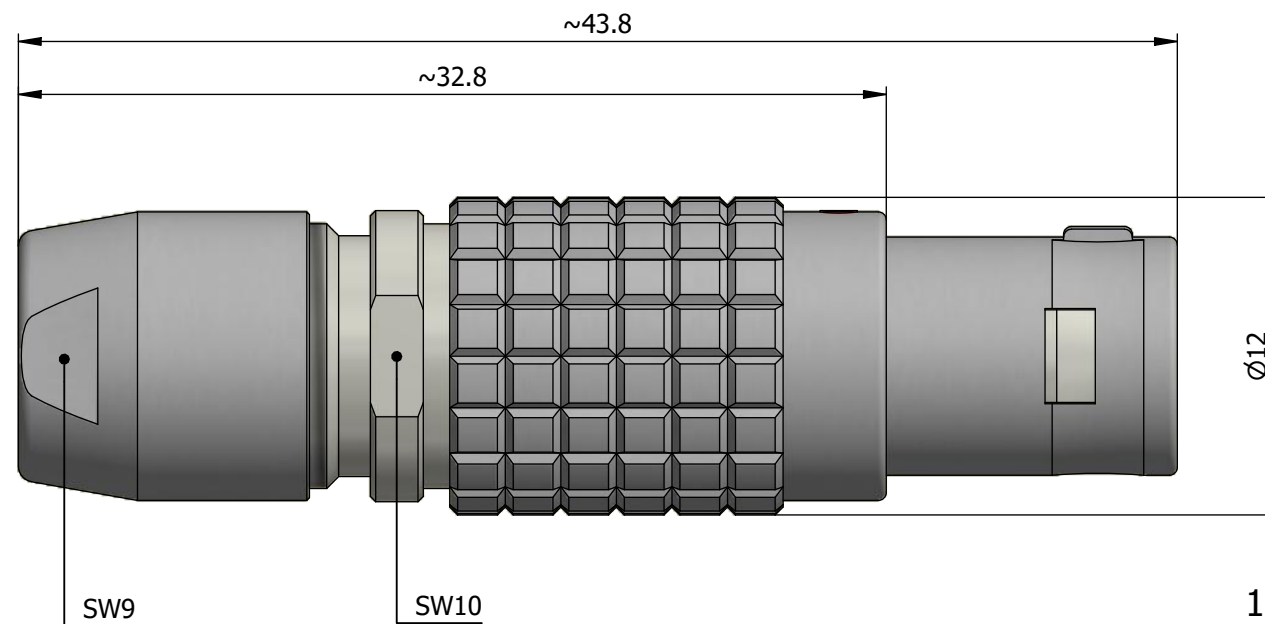

All dimensions are in millimeters (mm)

Alignment Key
Front View

Insert Configuration
Rear View

Note:

1) This picture is generic and for illustrative purposes only, and may show different keying, materials, colour, finish, and contact configuration. Minor shape or feature variations to actual item may be present.

All additional information are documented on the datasheet (See below link or QR Code)
www.lemo.com/pdf/FGG.1B.304.CYBD72.pdf

Model	Alignment Key	Series	Insert Config.	Housing	Insulator	Contact	Collet Type	Cable Ø	Variant
FGG	.1B	.304	.CYBD72						