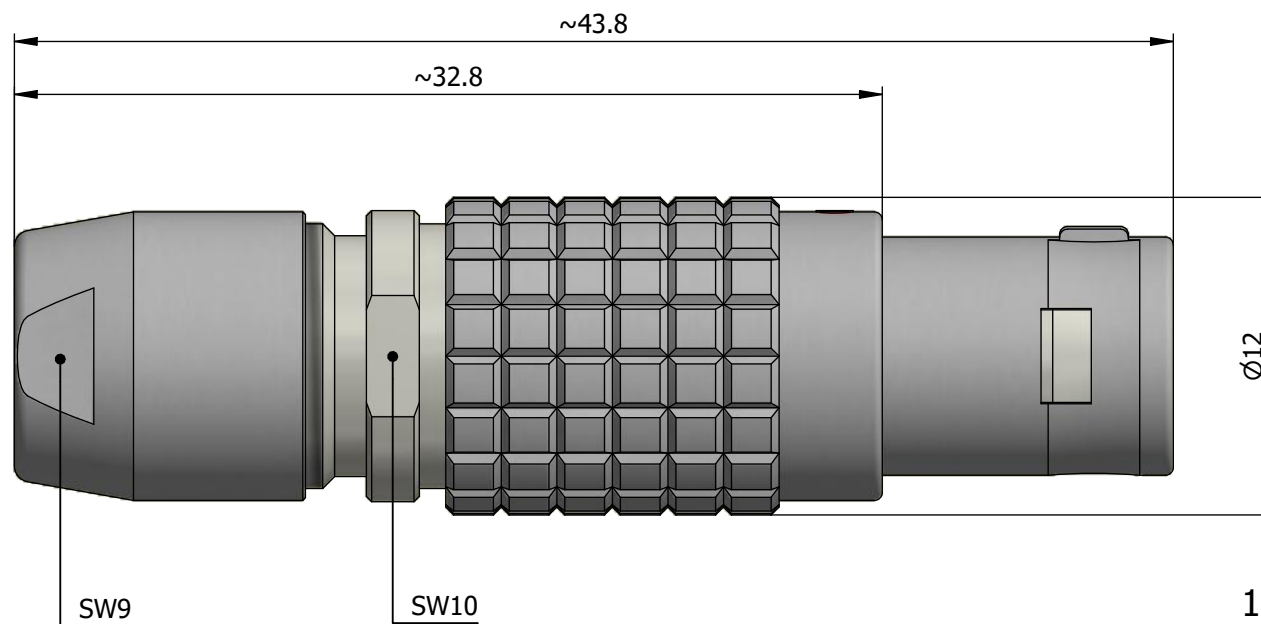

All dimensions are in millimeters (mm)

Alignment Key
Front View

Insert Configuration
Rear View

Note:

1) This picture is generic and for illustrative purposes only, and may show different keying, materials, colour, finish, and contact configuration. Minor shape or feature variations to actual item may be present.

All additional information are documented on the datasheet (See below link or QR Code)
www.lemo.com/pdf/FGG.1B.304.CYCD42.pdf

Model	Alignment Key	Series	Insert Config.	Housing	Insulator	Contact	Collet Type	Cable Ø	Variant
FGG	.1B	.304	.CYCD42						