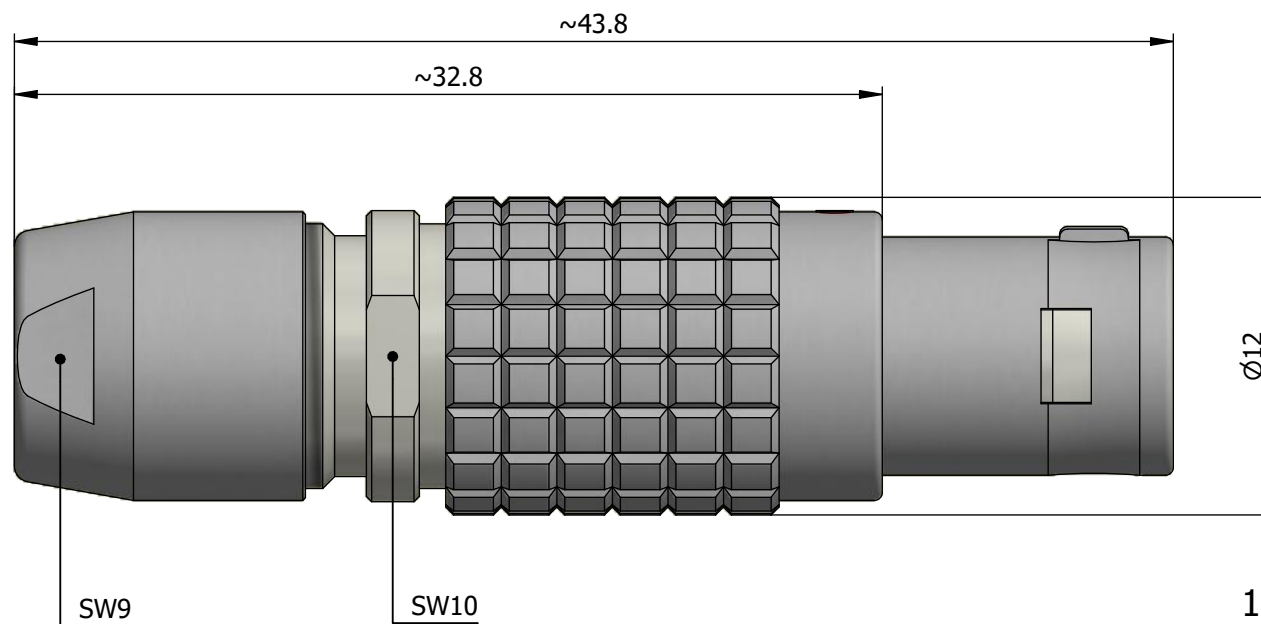

All dimensions are in millimeters (mm)

Alignment Key
Front View

Insert Configuration
Rear View

Note:

1) This picture is generic and for illustrative purposes only, and may show different keying, materials, colour, finish, and contact configuration. Minor shape or feature variations to actual item may be present.

All additional information are documented on the datasheet (See below link or QR Code)
www.lemo.com/pdf/FGG.1B.304.CYGD42.pdf

Model	Alignment Key	Series	Insert Config.	Housing	Insulator	Contact	Collet Type	Cable Ø	Variant
FGG	.1B	.304	.CYGD	42					