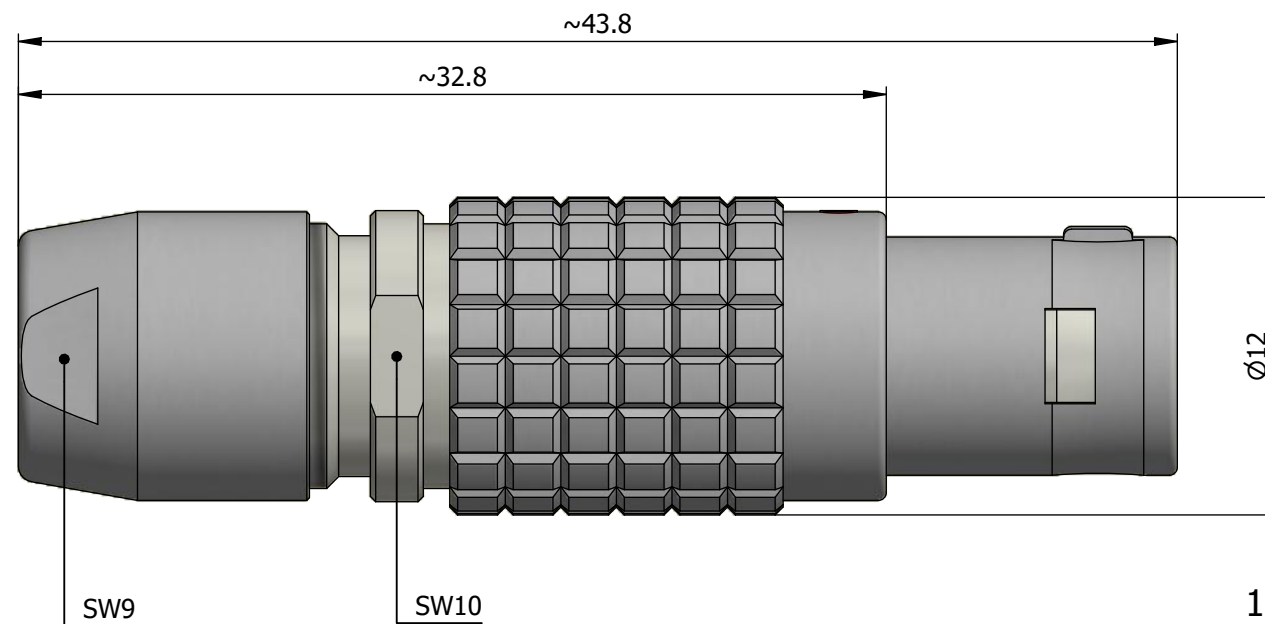

All dimensions are in millimeters (mm)

Alignment Key
Front View

Insert Configuration
Rear View

Note:

1) This picture is generic and for illustrative purposes only, and may show different keying, materials, colour, finish, and contact configuration. Minor shape or feature variations to actual item may be present.

All additional information are documented on the datasheet (See below link or QR Code)
www.lemo.com/pdf/FGG.1B.305.CLAD52.pdf

Model	Alignment Key	Series	Insert Config.	Housing	Insulator	Contact	Collet Type	Cable Ø	Variant
FGG	.1B	.305	.CLAD52						