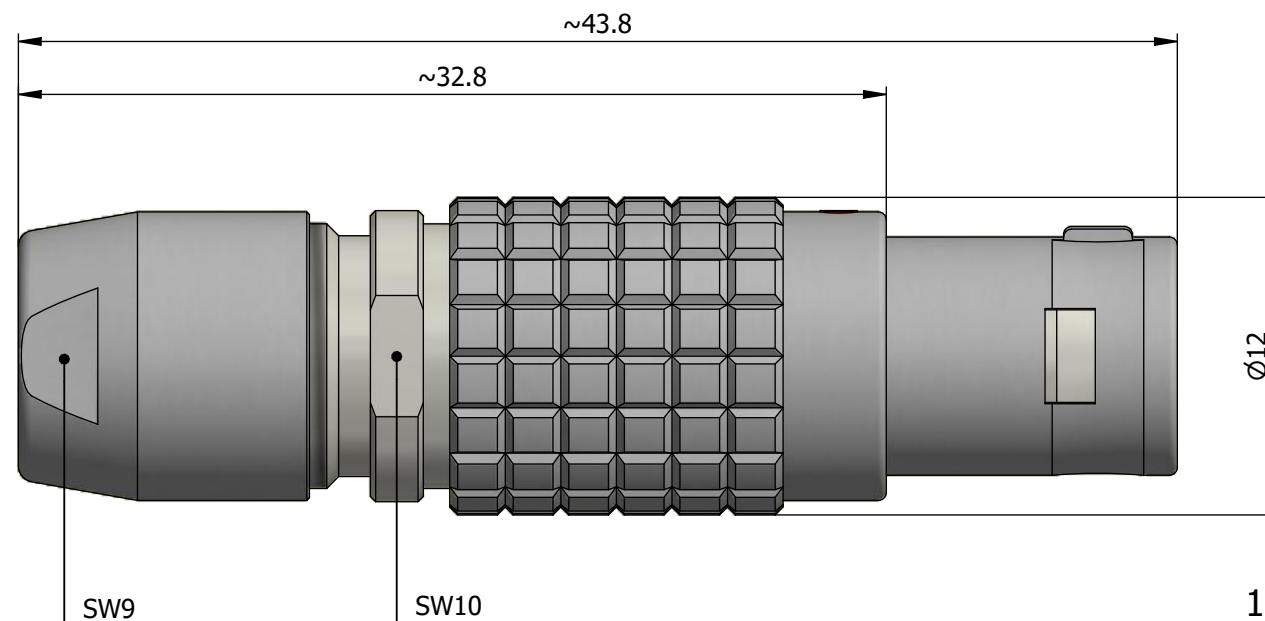

All dimensions are in millimeters (mm)

Alignment Key  
Front View

Insert Configuration  
Rear View

**Note:**

1) This picture is generic and for illustrative purposes only, and may show different keying, materials, colour, finish, and contact configuration. Minor shape or feature variations to actual item may be present.

All additional information are documented on the datasheet (See below link or QR Code)  
[www.lemo.com/pdf/FGG.1B.305.CLAD62.pdf](http://www.lemo.com/pdf/FGG.1B.305.CLAD62.pdf)

Model	Alignment Key	Series	Insert Config.	Housing	Insulator	Contact	Collet Type	Cable Ø	Variant
FGG	.1B	.305	.CLAD62						