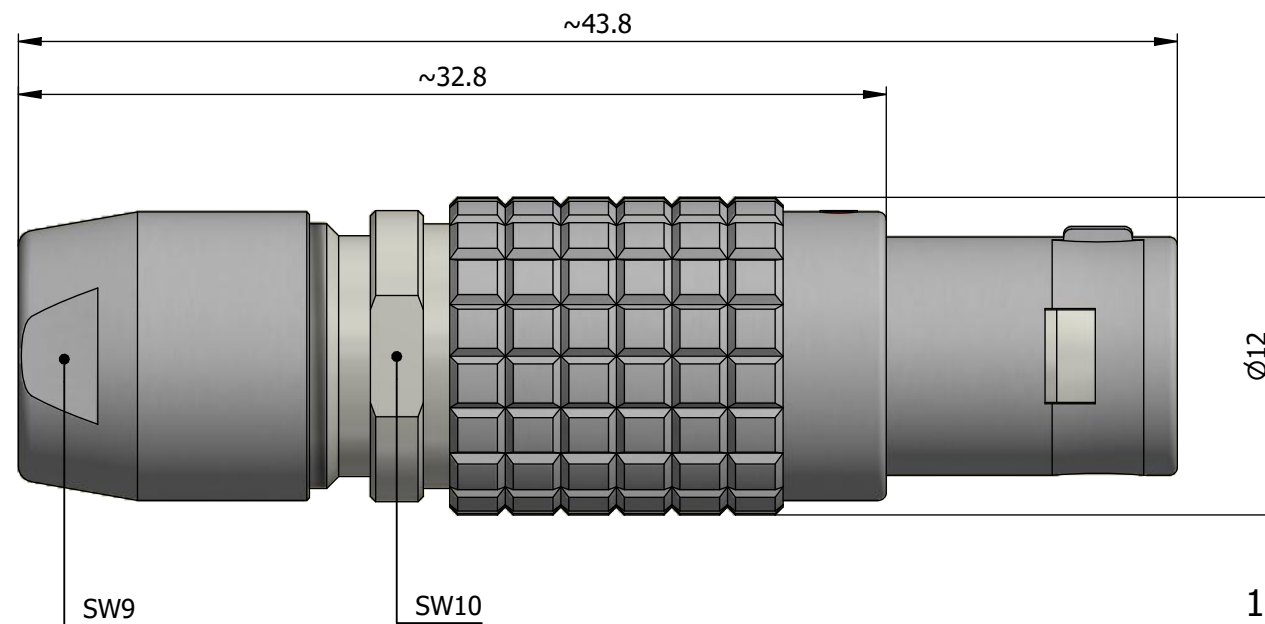

All dimensions are in millimeters (mm)

Alignment Key
Front View

Insert Configuration
Rear View

Note:

1) This picture is generic and for illustrative purposes only, and may show different keying, materials, colour, finish, and contact configuration. Minor shape or feature variations to actual item may be present.

All additional information are documented on the datasheet (See below link or QR Code)
www.lemo.com/pdf/FGG.1B.305.CYCD62.pdf

Model	Alignment Key	Series	Insert Config.	Housing	Insulator	Contact	Collet Type	Cable Ø	Variant
FGG	.1B	.305	.CYCD62						