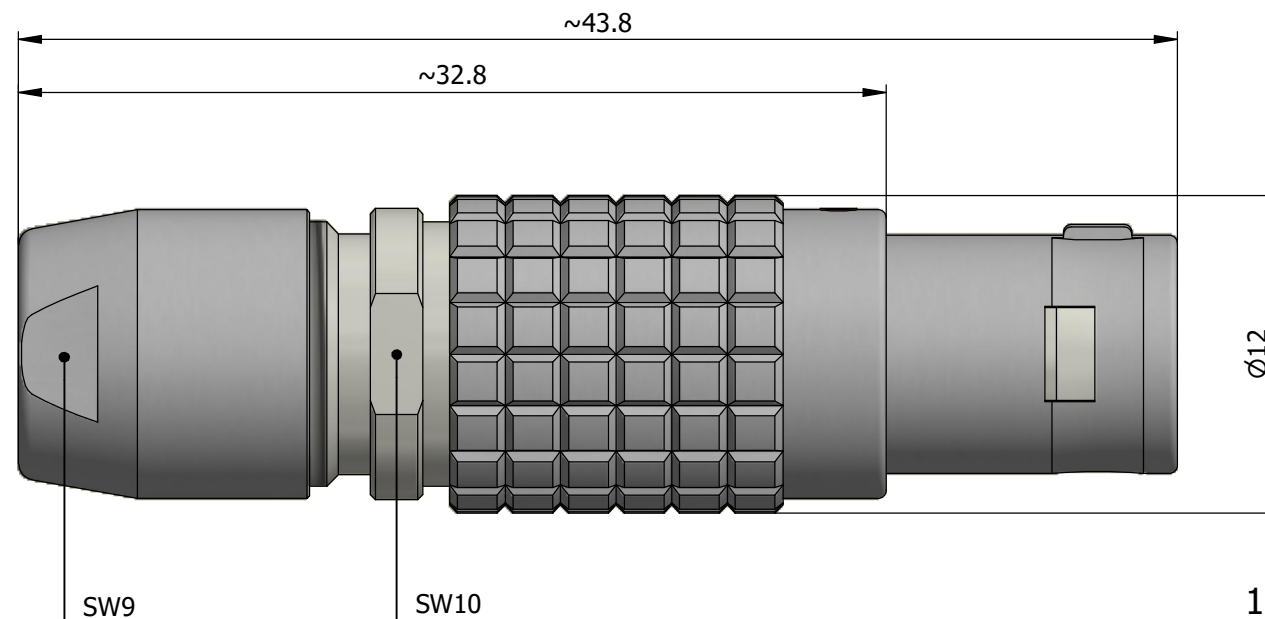

All dimensions are in millimeters (mm)

Alignment Key
Front View

Insert Configuration
Rear View

Note:

1) This picture is generic and for illustrative purposes only, and may show different keying, materials, colour, finish, and contact configuration. Minor shape or feature variations to actual item may be present.

All additional information are documented on the datasheet (See below link or QR Code)
www.lemo.com/pdf/FGG.1B.305.LLAD42N.pdf

Model	Alignment Key	Series	Insert Config.	Housing	Insulator	Contact	Collet Type	Cable Ø	Variant
FGG	.1B	.305	.LLAD42N						