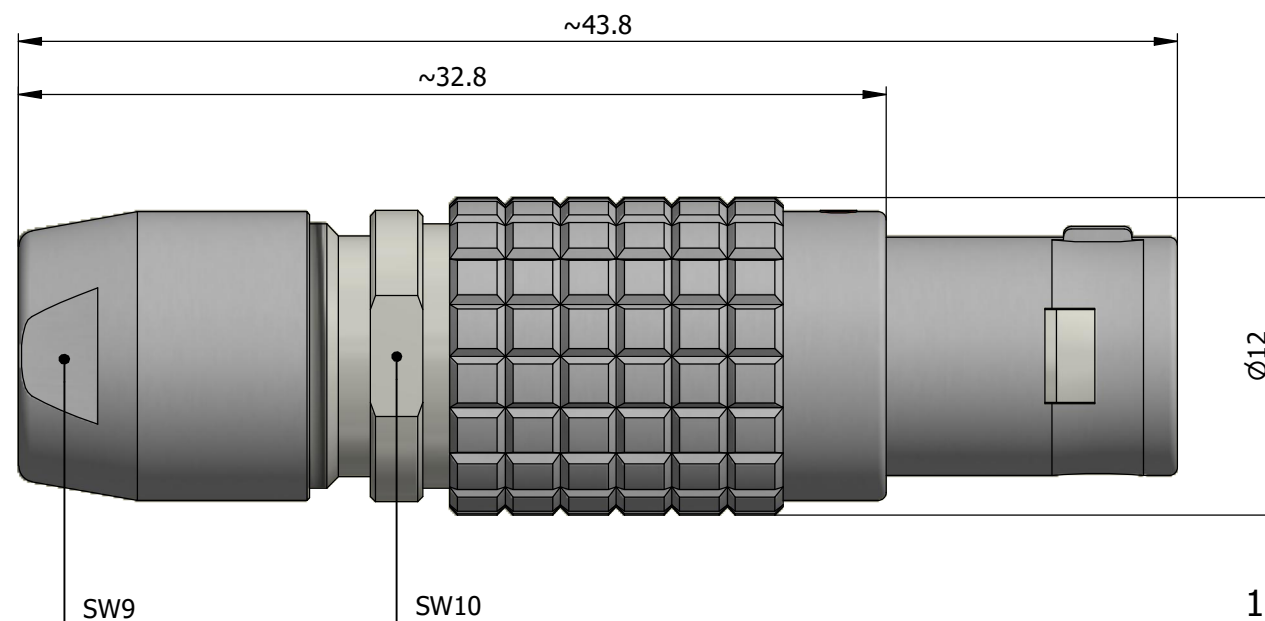

All dimensions are in millimeters (mm)

Alignment Key
Front View

Insert Configuration
Rear View

Note:

1) This picture is generic and for illustrative purposes only, and may show different keying, materials, colour, finish, and contact configuration. Minor shape or feature variations to actual item may be present.

All additional information are documented on the datasheet (See below link or QR Code)
www.lemo.com/pdf/FGG.1B.305.NYCD62.pdf

Model	Alignment Key	Series	Insert Config.	Housing	Insulator	Contact	Collet Type	Cable Ø	Variant
FGG.1B.305									