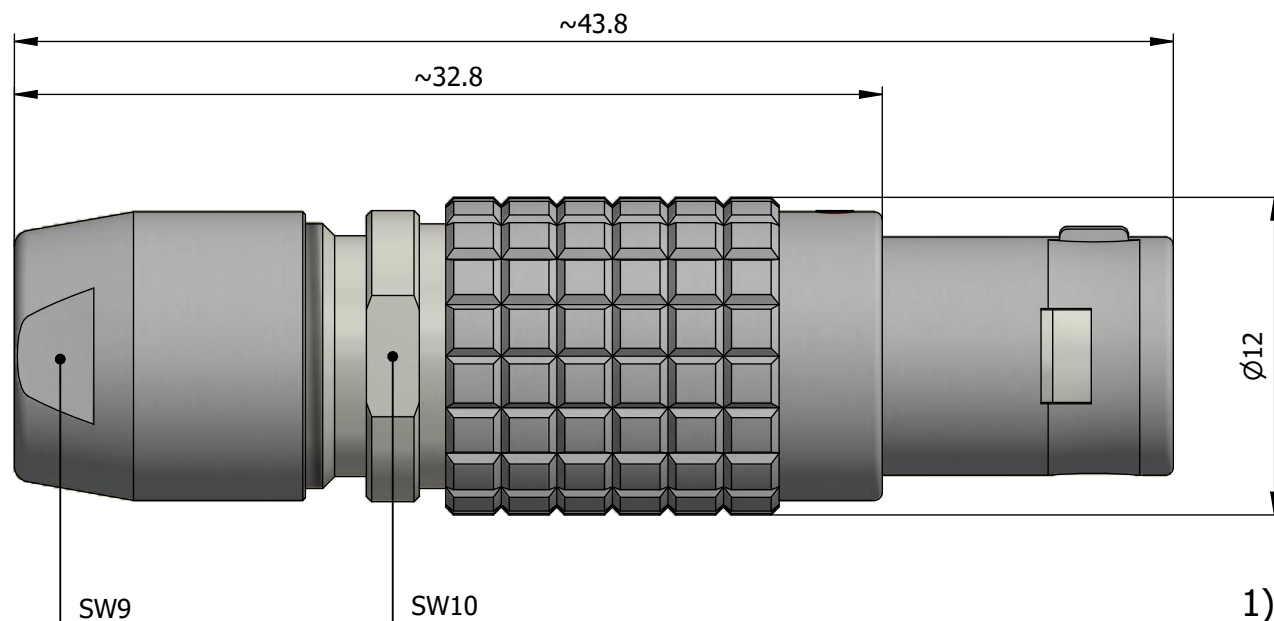

All dimensions are in millimeters (mm)

Alignment Key  
Front View

Insert Configuration  
Rear View

**Note:**

1) This picture is generic and for illustrative purposes only, and may show different keying, materials, colour, finish, and contact configuration. Minor shape or feature variations to actual item may be present.

All additional information are documented on the datasheet (See below link or QR Code)  
[www.lemo.com/pdf/FGG.1B.306.CLAD72.pdf](http://www.lemo.com/pdf/FGG.1B.306.CLAD72.pdf)

Model	Alignment Key	Series	Insert Config.	Housing	Insulator	Contact	Collet Type	Cable Ø	Variant
FGG	.1B	.306	.CLAD72						