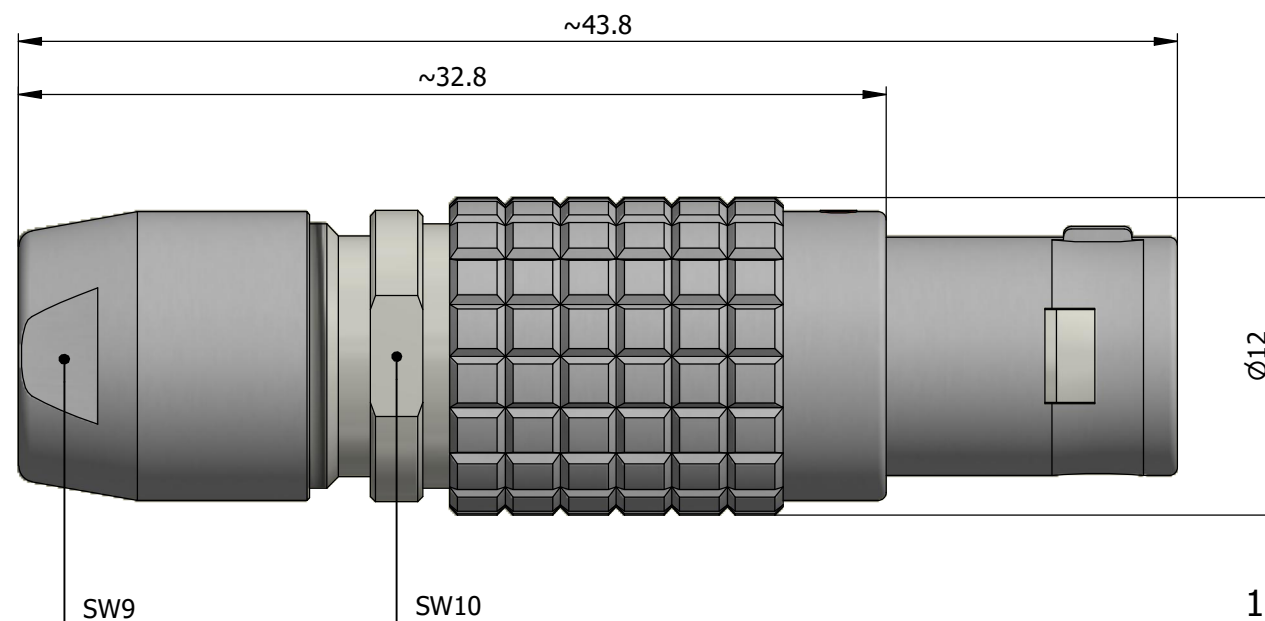

All dimensions are in millimeters (mm)

Alignment Key
Front View

Insert Configuration
Rear View

Note:

1) This picture is generic and for illustrative purposes only, and may show different keying, materials, colour, finish, and contact configuration. Minor shape or feature variations to actual item may be present.

All additional information are documented on the datasheet (See below link or QR Code)
www.lemo.com/pdf/FGG.1B.306.CYZD72.pdf

Model	Alignment Key	Series	Insert Config.	Housing	Insulator	Contact	Collet Type	Cable Ø	Variant
FGG	.1B	.306	.CYZD72						