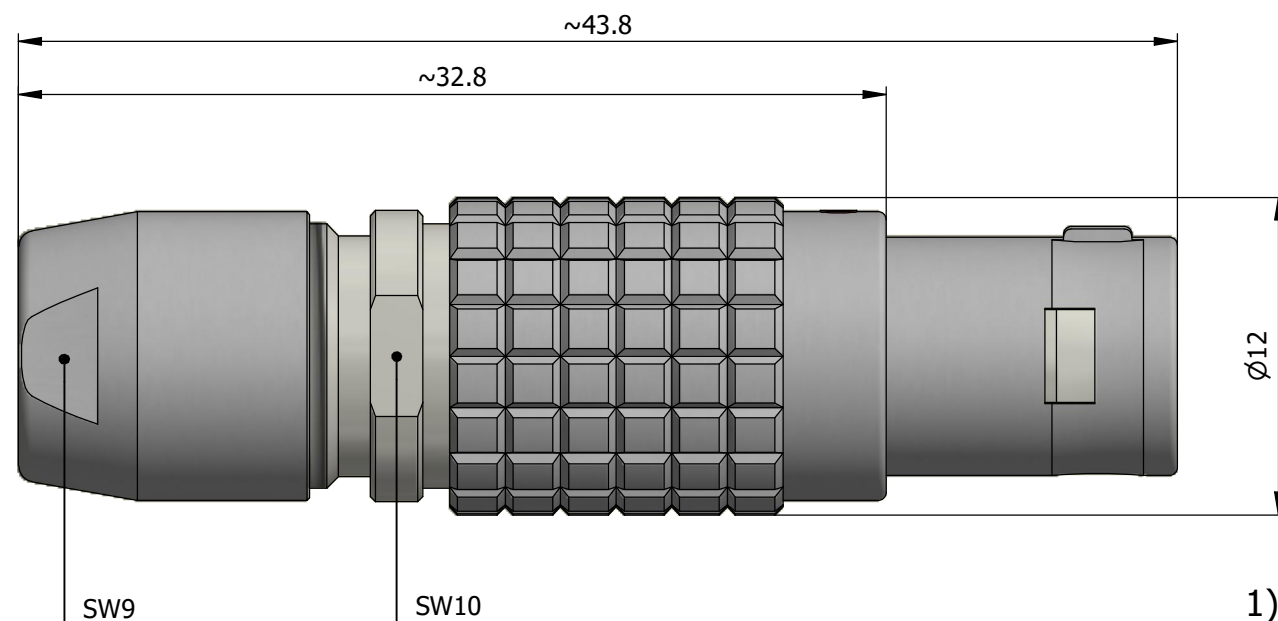

All dimensions are in millimeters (mm)

Alignment Key
Front View

Insert Configuration
Rear View

Note:

1) This picture is generic and for illustrative purposes only, and may show different keying, materials, colour, finish, and contact configuration. Minor shape or feature variations to actual item may be present.

All additional information are documented on the datasheet (See below link or QR Code)
www.lemo.com/pdf/FGG.1B.306.LYCD42N.pdf

Model	Alignment Key	Series	Insert Config.	Housing	Insulator	Contact	Collet Type	Cable Ø	Variant
FGG	.1B	.306	.LYCD42N						