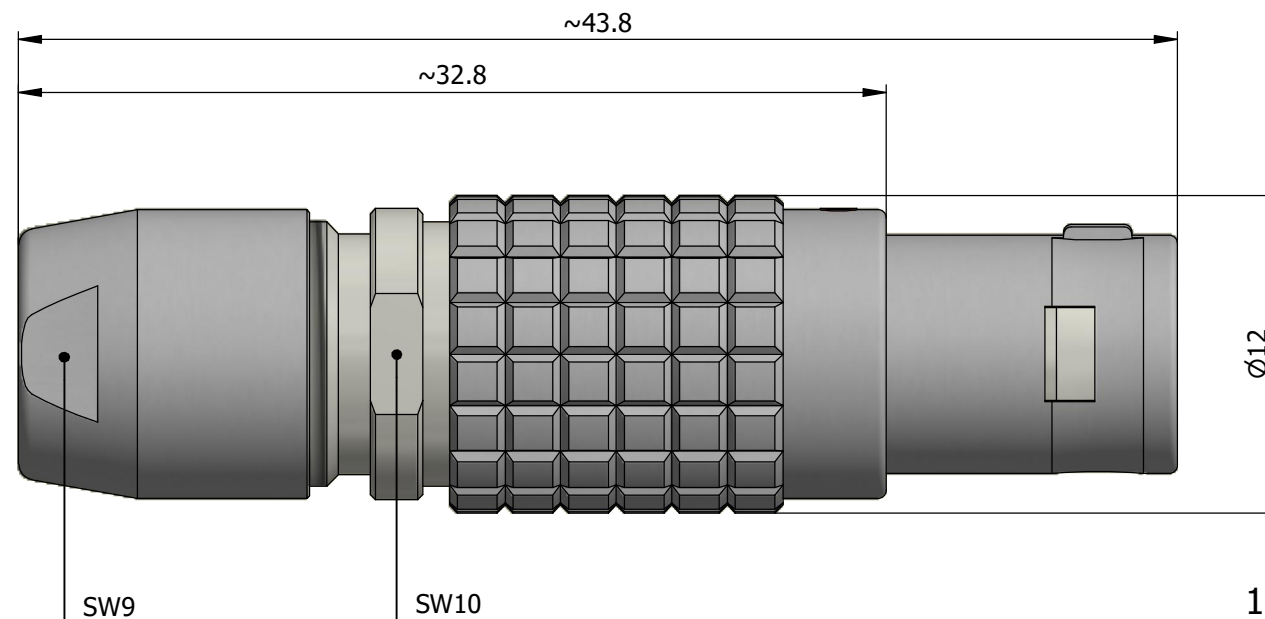

All dimensions are in millimeters (mm)

Alignment Key  
Front View

Insert Configuration  
Rear View

**Note:**

1) This picture is generic and for illustrative purposes only, and may show different keying, materials, colour, finish, and contact configuration. Minor shape or feature variations to actual item may be present.

All additional information are documented on the datasheet (See below link or QR Code)  
[www.lemo.com/pdf/FGG.1B.306.LYCD76N.pdf](http://www.lemo.com/pdf/FGG.1B.306.LYCD76N.pdf)

Model	Alignment Key	Series	Insert Config.	Housing	Insulator	Contact	Collet Type	Cable Ø	Variant
FGG	.1B	.306	.LYCD76N						