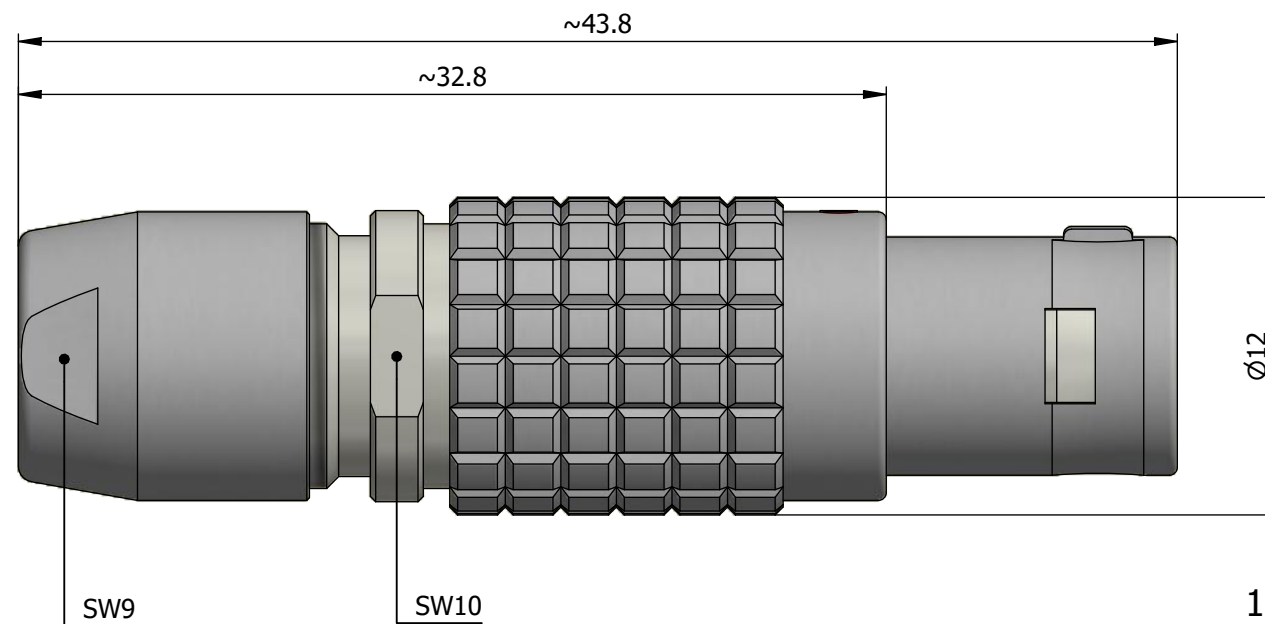

All dimensions are in millimeters (mm)

Alignment Key
Front View

Insert Configuration
Rear View

Note:

1) This picture is generic and for illustrative purposes only, and may show different keying, materials, colour, finish, and contact configuration. Minor shape or feature variations to actual item may be present.

All additional information are documented on the datasheet (See below link or QR Code)
www.lemo.com/pdf/FGG.1B.307.CLAD62.pdf

Model	Alignment Key	Series	Insert Config.	Housing	Insulator	Contact	Collet Type	Cable Ø	Variant
FGG	.1B	.307	.CLAD62						