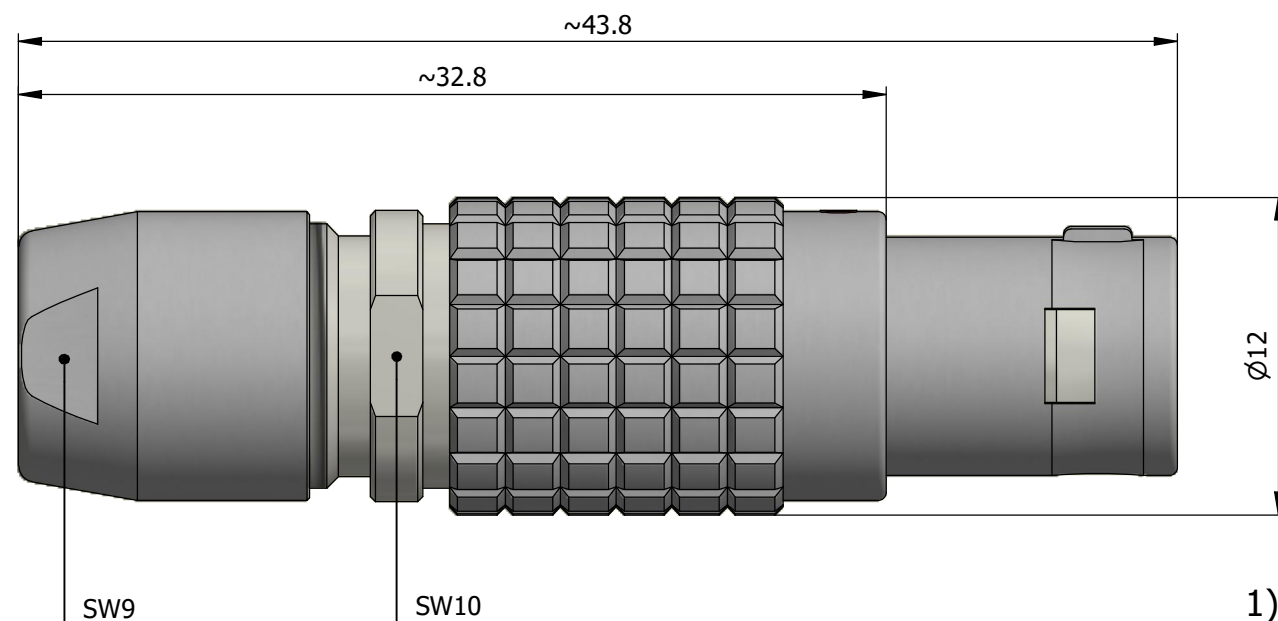

All dimensions are in millimeters (mm)

Alignment Key  
Front View

Insert Configuration  
Rear View

**Note:**

1) This picture is generic and for illustrative purposes only, and may show different keying, materials, colour, finish, and contact configuration. Minor shape or feature variations to actual item may be present.

All additional information are documented on the datasheet (See below link or QR Code)  
[www.lemo.com/pdf/FGG.1B.307.CYZD62.pdf](http://www.lemo.com/pdf/FGG.1B.307.CYZD62.pdf)

Model	Alignment Key	Series	Insert Config.	Housing	Insulator	Contact	Collet Type	Cable Ø	Variant
FGG	.1B	.307	.CYZD62						