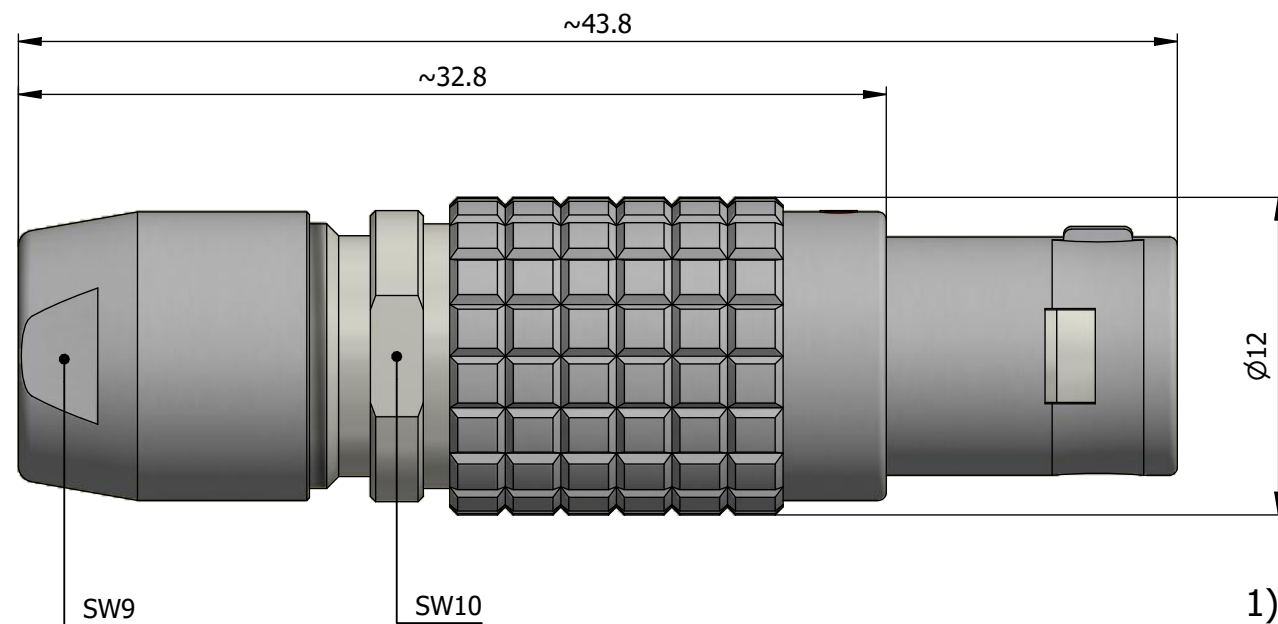

All dimensions are in millimeters (mm)

Alignment Key  
Front View

Insert Configuration  
Rear View

**Note:**

1) This picture is generic and for illustrative purposes only, and may show different keying, materials, colour, finish, and contact configuration. Minor shape or feature variations to actual item may be present.

All additional information are documented on the datasheet (See below link or QR Code)  
[www.lemo.com/pdf/FGG.1B.307.KLAD52.pdf](http://www.lemo.com/pdf/FGG.1B.307.KLAD52.pdf)

Model	Alignment Key	Series	Insert Config.	Housing	Insulator	Contact	Collet Type	Cable Ø	Variant
FGG	.1B	.307	.KLAD52						