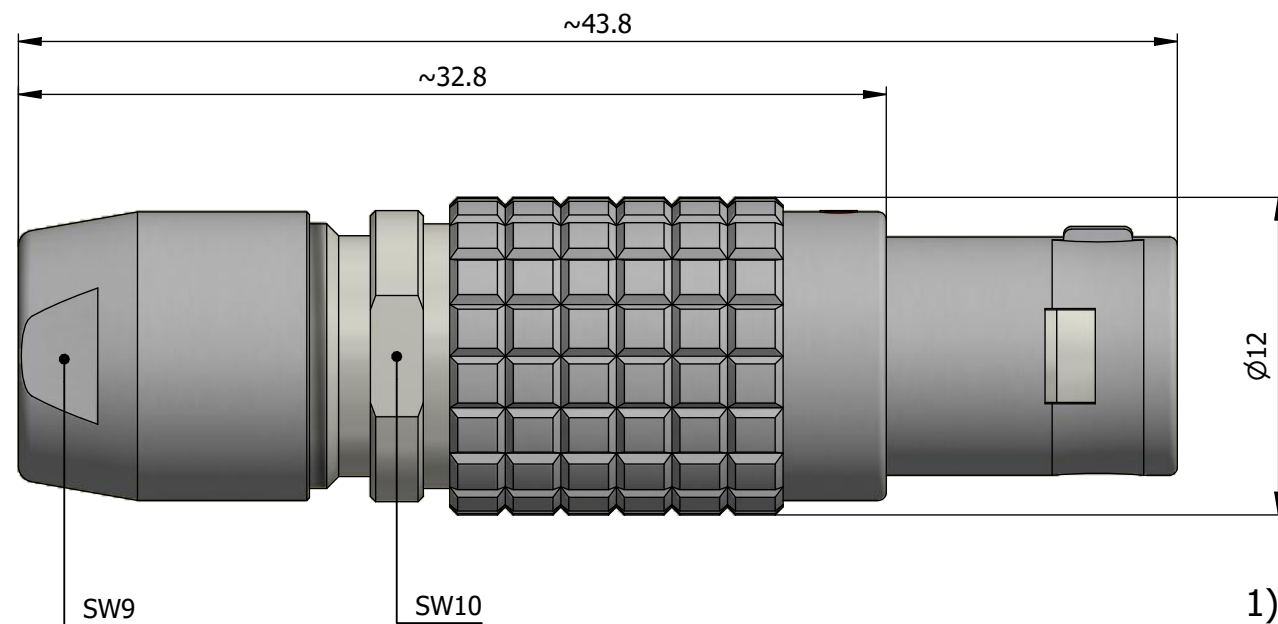

All dimensions are in millimeters (mm)

Alignment Key  
Front View

Insert Configuration  
Rear View

**Note:**

1) This picture is generic and for illustrative purposes only, and may show different keying, materials, colour, finish, and contact configuration. Minor shape or feature variations to actual item may be present.

All additional information are documented on the datasheet (See below link or QR Code)  
[www.lemo.com/pdf/FGG.1B.308.CLAD76.pdf](http://www.lemo.com/pdf/FGG.1B.308.CLAD76.pdf)

Model	Alignment Key	Series	Insert Config.	Housing	Insulator	Contact	Collet Type	Cable Ø	Variant
FGG	1B	308	CLAD76						