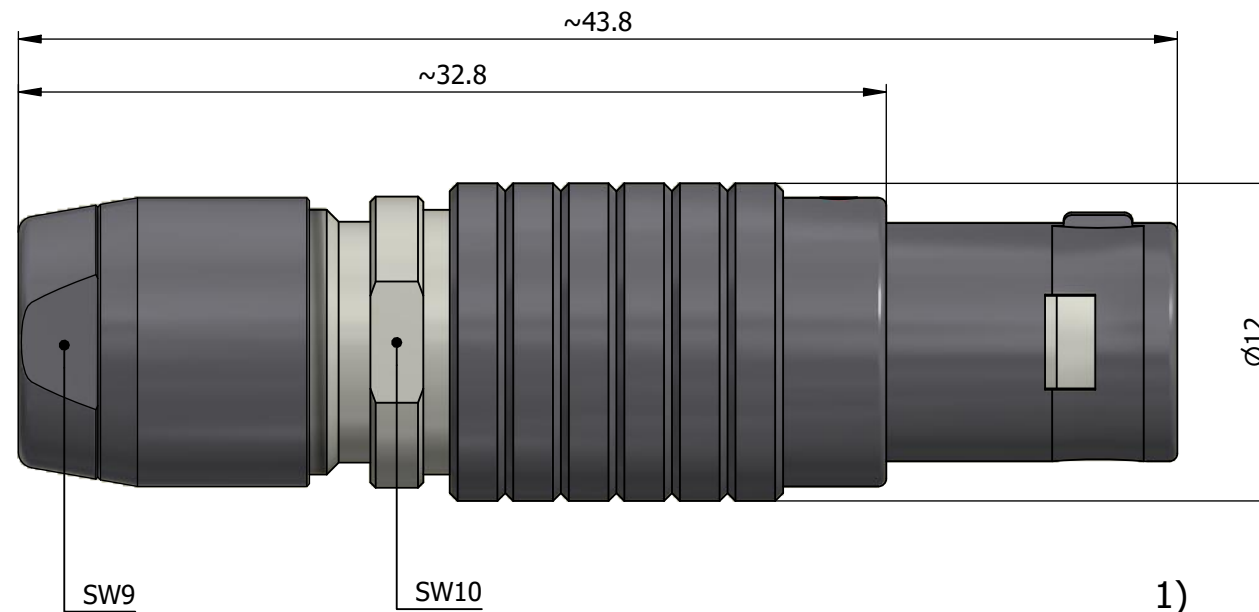

All dimensions are in millimeters (mm)

Alignment Key
Front View

Insert Configuration
Rear View

Note:

1) This picture is generic and for illustrative purposes only, and may show different keying, materials, colour, finish, and contact configuration. Minor shape or feature variations to actual item may be present.

All additional information are documented on the datasheet (See below link or QR Code)
www.lemo.com/pdf/FGG.1B.308.SLAD52.pdf

Model	Alignment Key	Series	Insert Config.	Housing	Insulator	Contact	Collet Type	Cable Ø	Variant
FGG.1B.308.SLAD52									