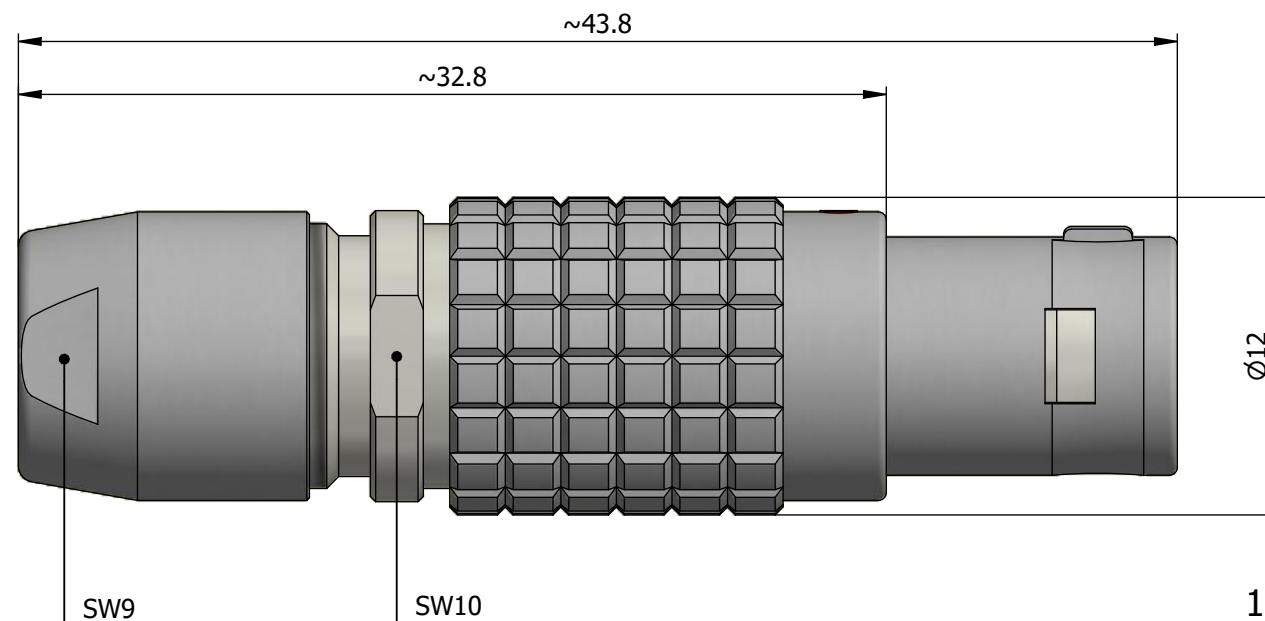

All dimensions are in millimeters (mm)

Alignment Key
Front View

Insert Configuration
Rear View

Note:

1) This picture is generic and for illustrative purposes only, and may show different keying, materials, colour, finish, and contact configuration. Minor shape or feature variations to actual item may be present.

All additional information are documented on the datasheet (See below link or QR Code)
www.lemo.com/pdf/FGG.1B.310.CLAD72.pdf

Model	Alignment Key	Series	Insert Config.	Housing	Insulator	Contact	Collet Type	Cable Ø	Variant
FGG.1B.310									
CLAD72									