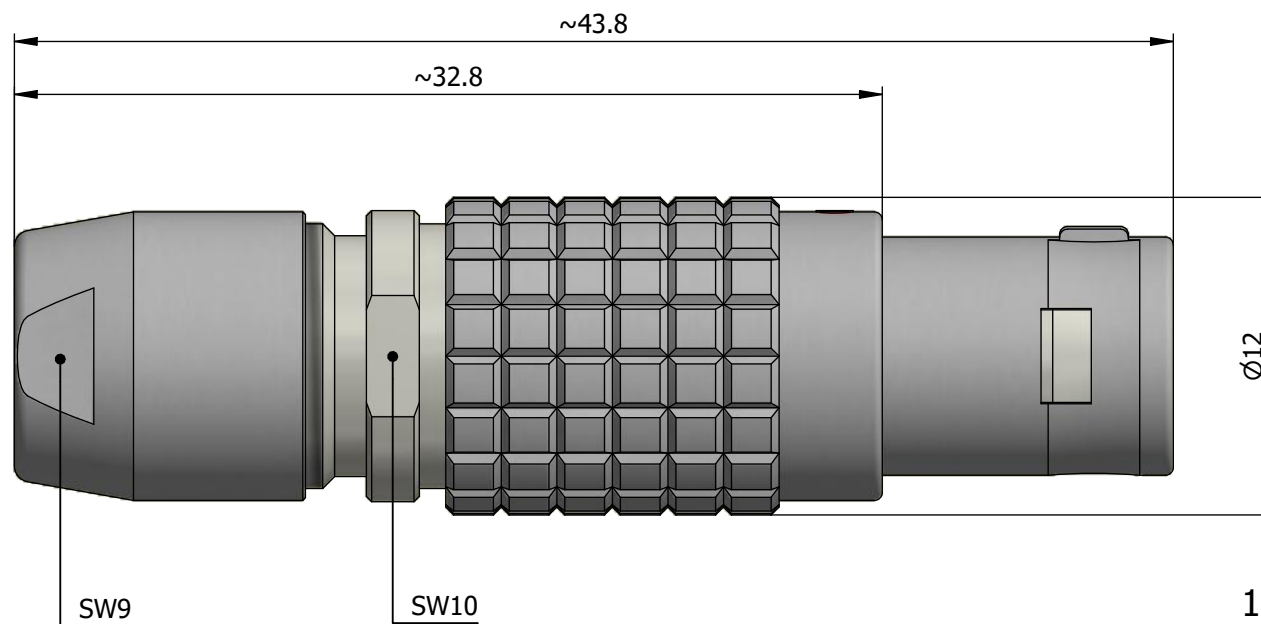

All dimensions are in millimeters (mm)

Alignment Key  
Front View

Insert Configuration  
Rear View

**Note:**

1) This picture is generic and for illustrative purposes only, and may show different keying, materials, colour, finish, and contact configuration. Minor shape or feature variations to actual item may be present.

All additional information are documented on the datasheet (See below link or QR Code)  
[www.lemo.com/pdf/FGG.1B.310.CLAD76.pdf](http://www.lemo.com/pdf/FGG.1B.310.CLAD76.pdf)

Model	Alignment Key	Series	Insert Config.	Housing	Insulator	Contact	Collet Type	Cable Ø	Variant
FGG.1B.310.CLAD76									