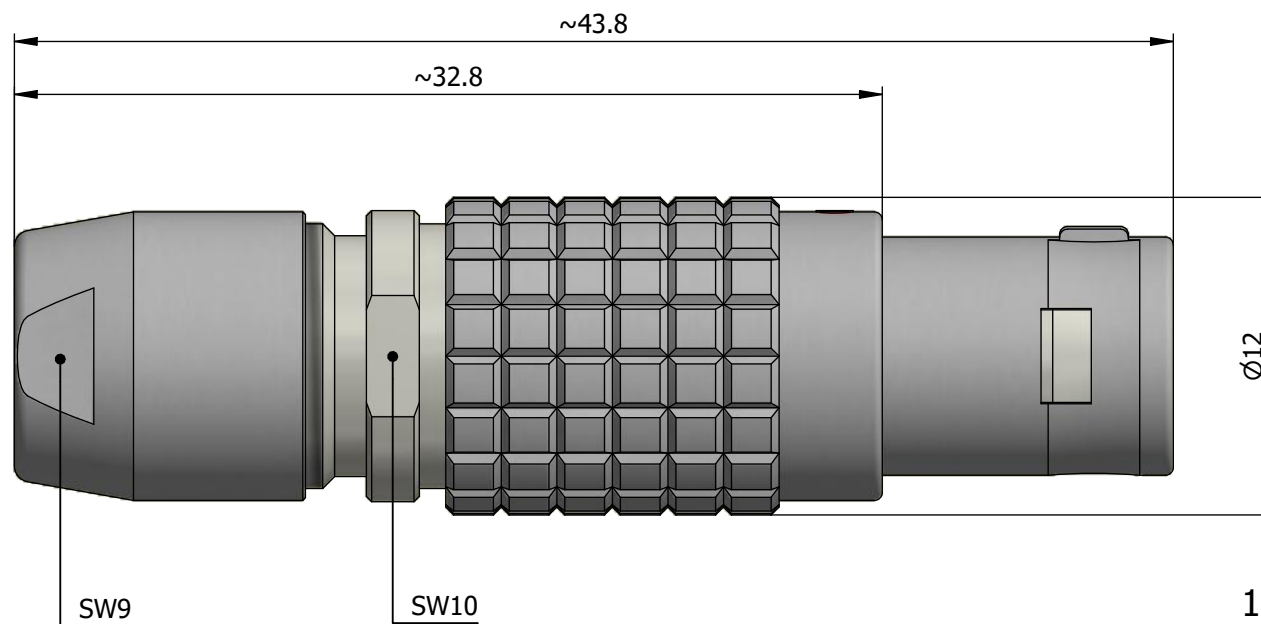

All dimensions are in millimeters (mm)

Alignment Key
Front View

Insert Configuration
Rear View

Note:

1) This picture is generic and for illustrative purposes only, and may show different keying, materials, colour, finish, and contact configuration. Minor shape or feature variations to actual item may be present.

All additional information are documented on the datasheet (See below link or QR Code)
www.lemo.com/pdf/FGG.1B.316.CLAD42.pdf

Model	Alignment Key	Series	Insert Config.	Housing	Insulator	Contact	Collet Type	Cable Ø	Variant
FGG	.1B	.316	.CLAD42						