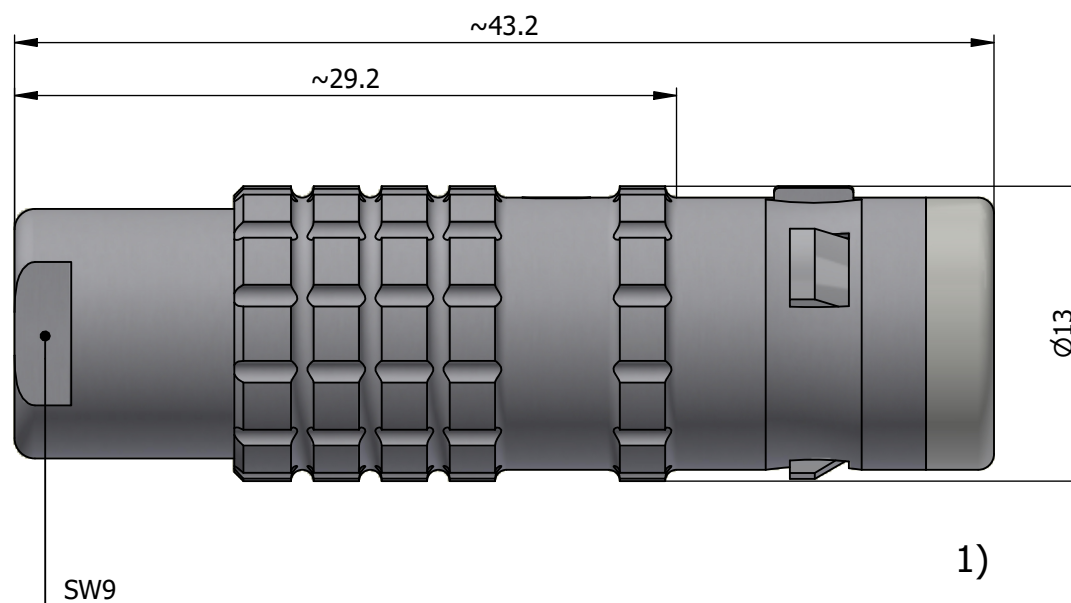

All dimensions are in millimeters (mm)

Alignment Key  
Front View

Insert Configuration  
Rear View

**Note:**

1) This picture is generic and for illustrative purposes only, and may show different keying, materials, colour, finish, and contact configuration. Minor shape or feature variations to actual item may be present.

All additional information are documented on the datasheet (See below link or QR Code)  
[www.lemo.com/pdf/FGG.1K.302.CLAC45.pdf](http://www.lemo.com/pdf/FGG.1K.302.CLAC45.pdf)

Model	Alignment Key	Series	Insert Config.	Housing	Insulator	Contact	Collet Type	Cable Ø	Variant
FGG.1K.302		1K	302	CLAC	45				