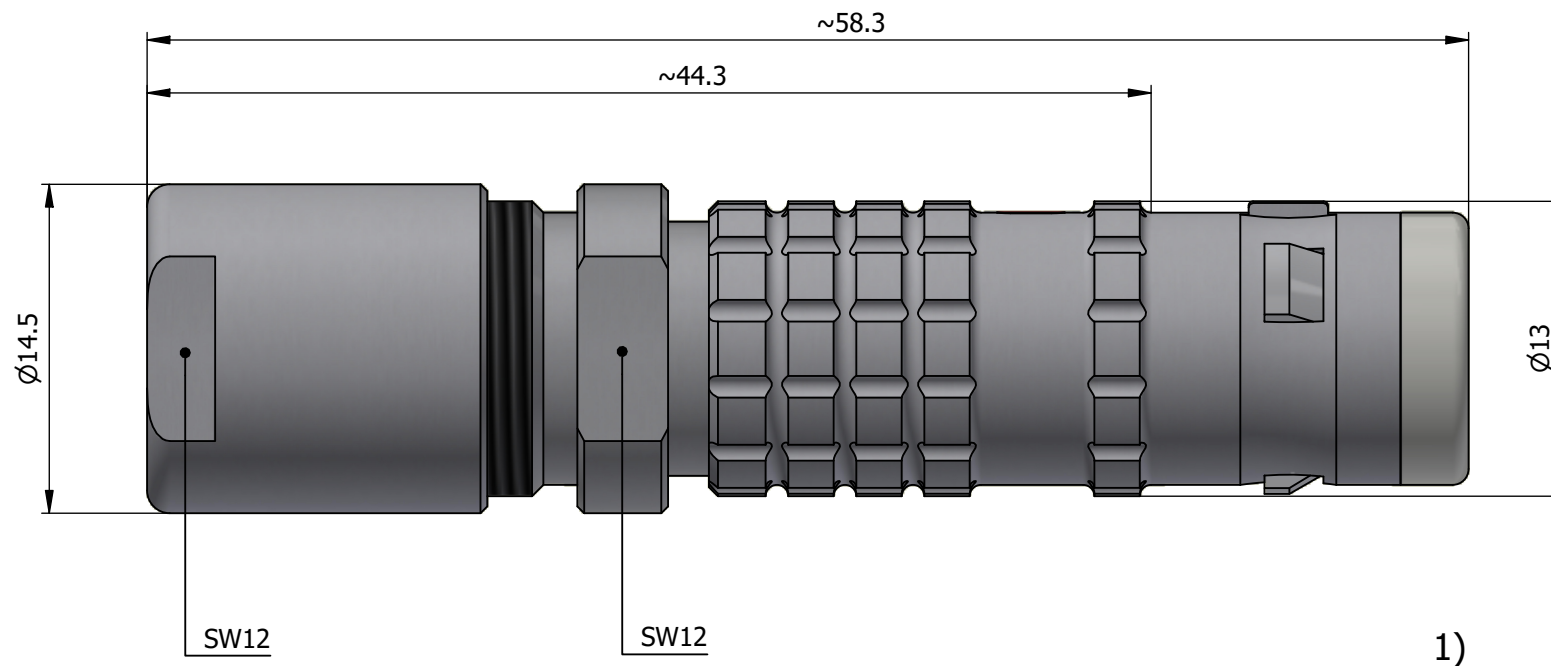

All dimensions are in millimeters (mm)

Alignment Key  
Front View

Insert Configuration  
Rear View

**Note:**

1) This picture is generic and for illustrative purposes only, and may show different keying, materials, colour, finish, and contact configuration. Minor shape or feature variations to actual item may be present.

All additional information are documented on the datasheet (See below link or QR Code)  
[www.lemo.com/pdf/FGG.1K.302.CLAK70.pdf](http://www.lemo.com/pdf/FGG.1K.302.CLAK70.pdf)

Model	Alignment Key	Series	Insert Config.	Housing	Insulator	Contact	Collet Type	Cable Ø	Variant
FGG.1K.302.CLAK70									

Datasheet

**Straight plug, oversize cable collet**

Series 1K

LEMO SA  
 Chemin des Champs-Courbes 28  
 1024 Ecublens - SWITZERLAND

Tel. (+41 21) 695 16 00  
 email : info@lemo.com  
 www.lemo.com

CD

Drawn	23.08.2024	MARI / MARI
Checked	23.08.2024	OBAR
Modified	00	23.08.2024 / MARI
DO NOT SCALE DRAWING		