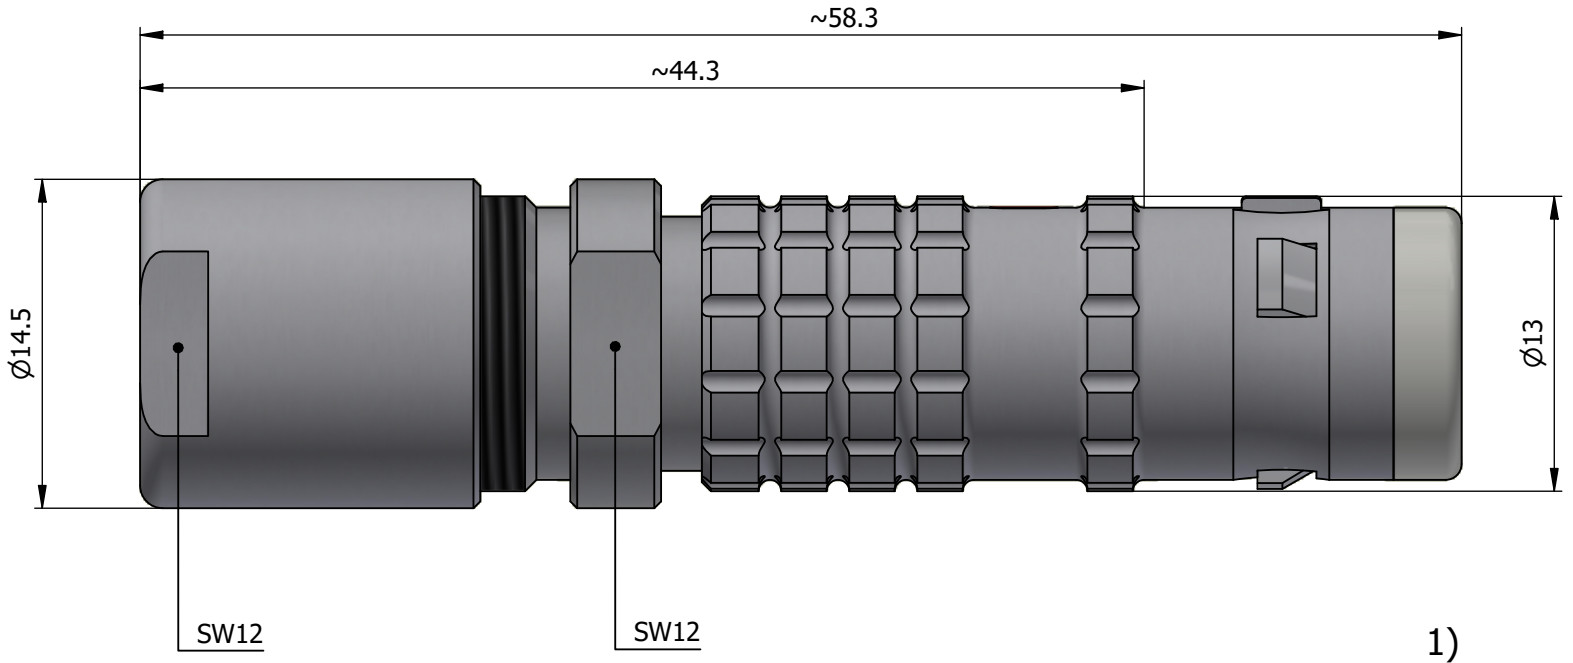

All dimensions are in millimeters (mm)

Alignment Key
Front View

Insert Configuration
Rear View

Note:

1) This picture is generic and for illustrative purposes only, and may show different keying, materials, colour, finish, and contact configuration. Minor shape or feature variations to actual item may be present.

All additional information are documented on the datasheet (See below link or QR Code)
www.lemo.com/pdf/FGG.1K.302.CLAK80.pdf

Model	Alignment Key	Series	Insert Config.	Housing	Insulator	Contact	Collet Type	Cable Ø	Variant
FGG	.1K	.302	.CLAK80						

<p>Datasheet</p>	<p>Straight plug, oversize cable collet</p> <p>Series 1K</p>		<p>Drawn</p> <p>23.08.2024</p> <p>MARI / MARI</p>
	<p>LEMO SA Chemin des Champs-Courbes 28 1024 Ecublens - SWITZERLAND</p>		<p>Checked</p> <p>23.08.2024</p> <p>OBAR</p>
	<p>Tel. (+41 21) 695 16 00 email : info@lemo.com www.lemo.com</p>		<p>Modified</p> <p>00</p> <p>23.08.2024 / MARI</p>
	<p>CD</p>		<p>DO NOT SCALE DRAWING</p>