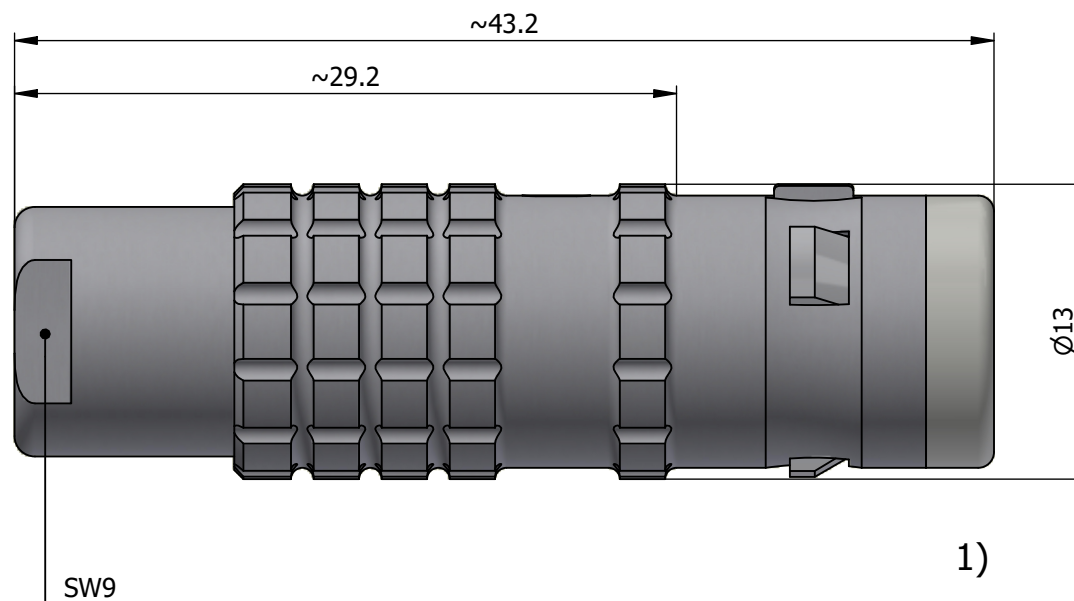

All dimensions are in millimeters (mm)

Alignment Key  
Front View

Insert Configuration  
Rear View

**Note:**

1) This picture is generic and for illustrative purposes only, and may show different keying, materials, colour, finish, and contact configuration. Minor shape or feature variations to actual item may be present.

All additional information are documented on the datasheet (See below link or QR Code)  
[www.lemo.com/pdf/FGG.1K.303.CLAC55.pdf](http://www.lemo.com/pdf/FGG.1K.303.CLAC55.pdf)

Model	Alignment Key	Series	Insert Config.	Housing	Insulator	Contact	Collet Type	Cable Ø	Variant
FGG.1K.303									
CLAC55									