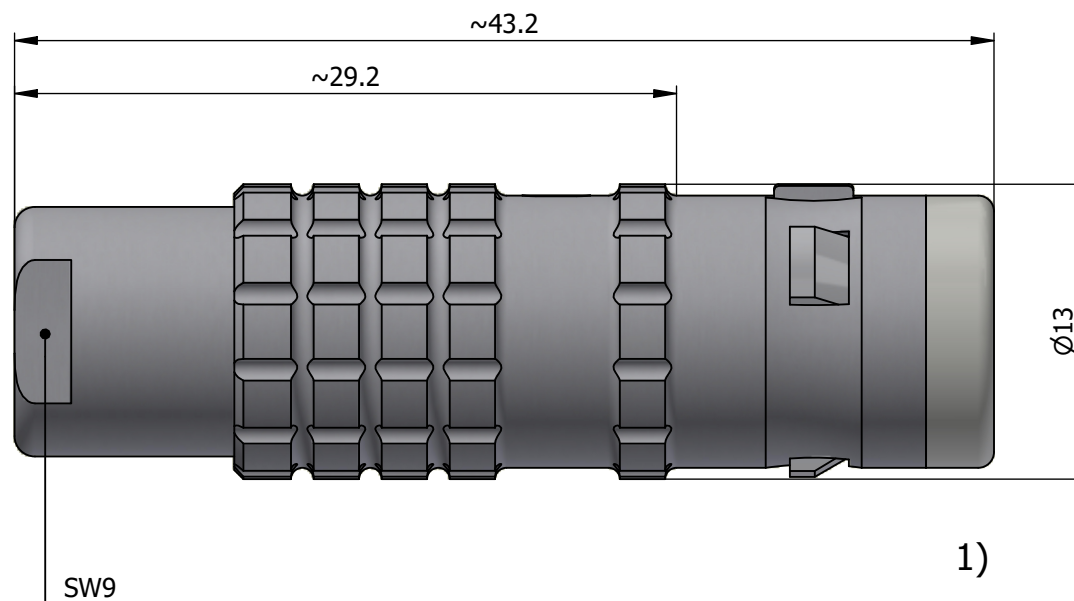

All dimensions are in millimeters (mm)

Alignment Key
Front View

Insert Configuration
Rear View

Note:

1) This picture is generic and for illustrative purposes only, and may show different keying, materials, colour, finish, and contact configuration. Minor shape or feature variations to actual item may be present.

All additional information are documented on the datasheet (See below link or QR Code)
www.lemo.com/pdf/FGG.1K.303.CLAC60.pdf

Model	Alignment Key	Series	Insert Config.	Housing	Insulator	Contact	Collet Type	Cable Ø	Variant
FGG	.1K	.303	.CLAC60						