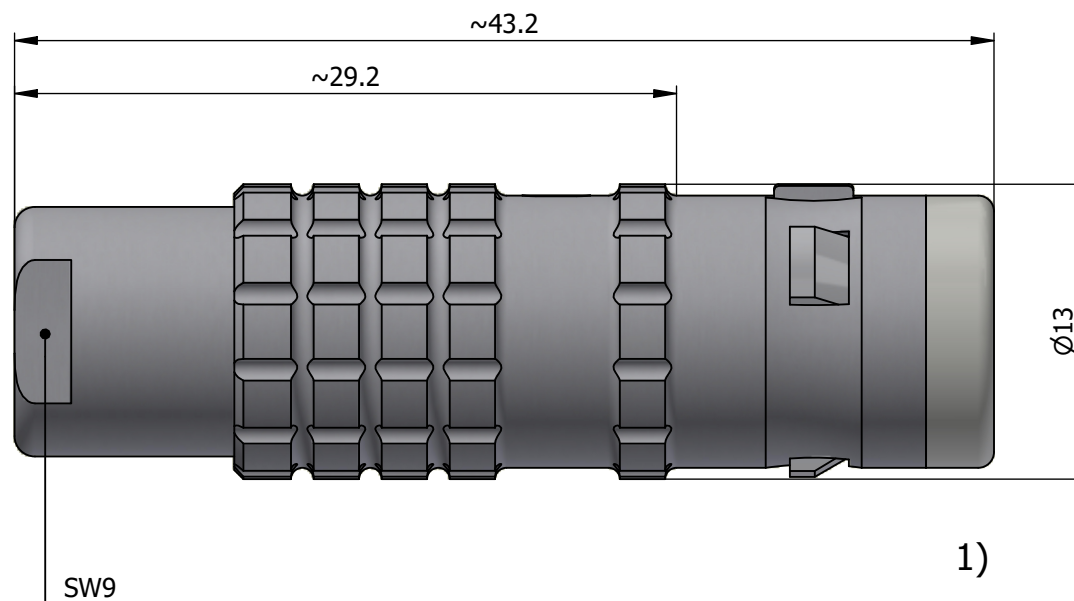

All dimensions are in millimeters (mm)

Alignment Key
Front View

Insert Configuration
Rear View

Note:

1) This picture is generic and for illustrative purposes only, and may show different keying, materials, colour, finish, and contact configuration. Minor shape or feature variations to actual item may be present.

All additional information are documented on the datasheet (See below link or QR Code)
www.lemo.com/pdf/FGG.1K.303.CLAC65.pdf

Model	Alignment Key	Series	Insert Config.	Housing	Insulator	Contact	Collet Type	Cable Ø	Variant
FGG	.1K	.303	.CLAC65						