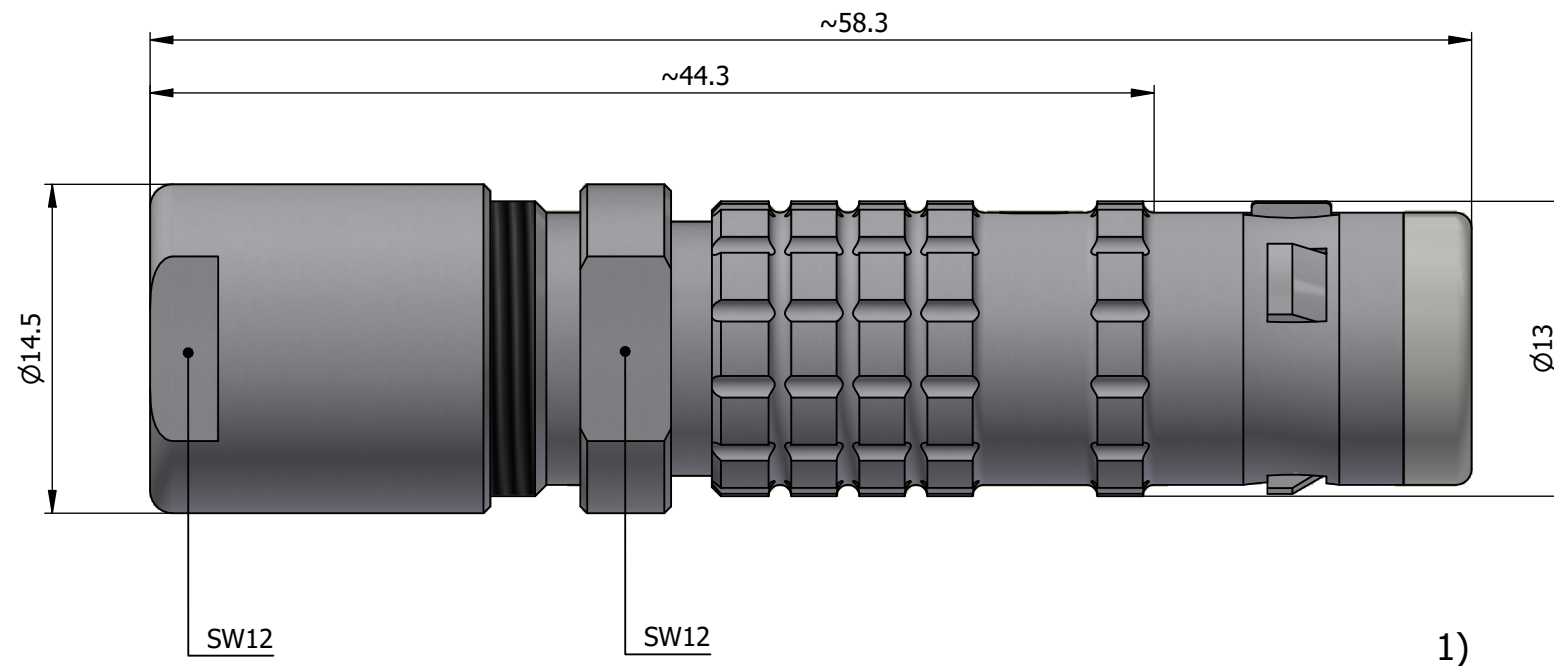

All dimensions are in millimeters (mm)

Alignment Key
Front View

Insert Configuration
Rear View

Note:

1) This picture is generic and for illustrative purposes only, and may show different keying, materials, colour, finish, and contact configuration. Minor shape or feature variations to actual item may be present.

All additional information are documented on the datasheet (See below link or QR Code)
www.lemo.com/pdf/FGG.1K.303.CLAk70.pdf

Model	Alignment Key	Series	Insert Config.	Housing	Insulator	Contact	Collet Type	Cable Ø	Variant
FGG.1K.303.CLAk70									