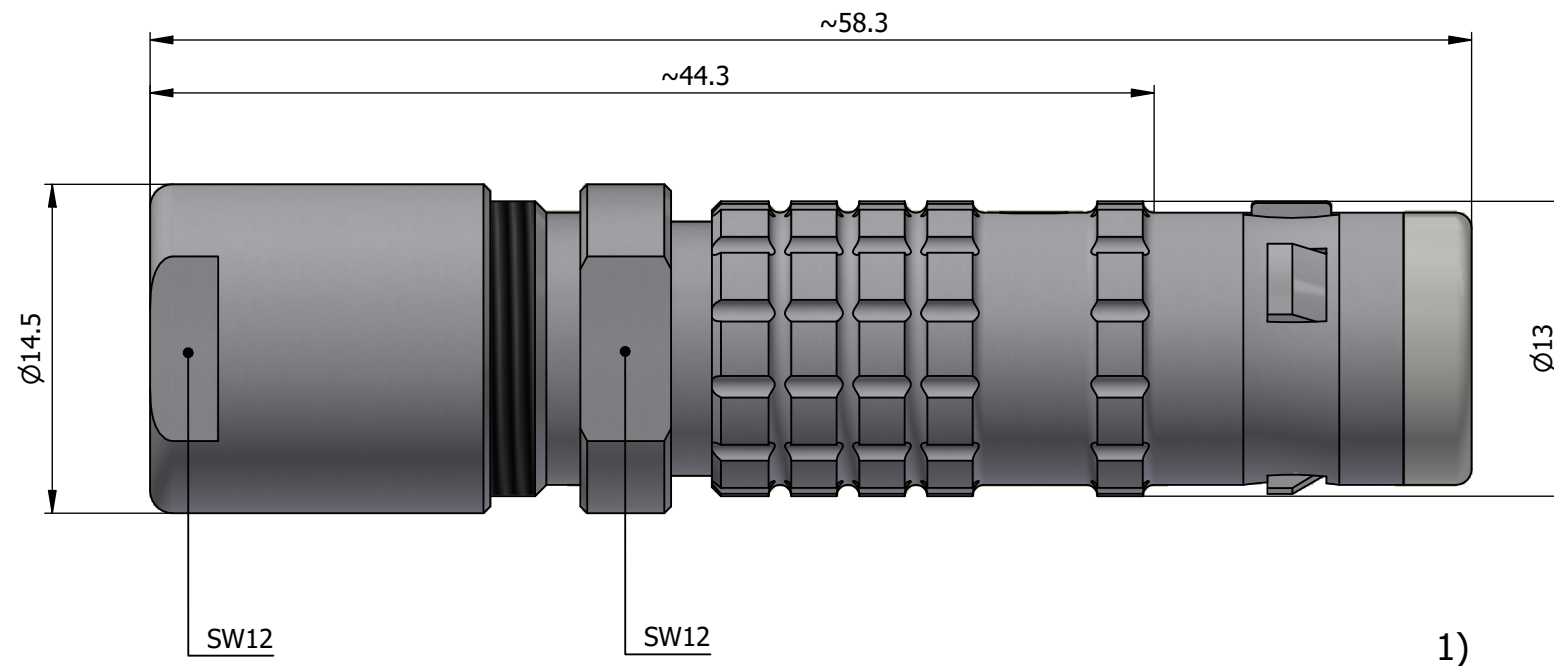

All dimensions are in millimeters (mm)

Alignment Key
Front View

Insert Configuration
Rear View

Note:

1) This picture is generic and for illustrative purposes only, and may show different keying, materials, colour, finish, and contact configuration. Minor shape or feature variations to actual item may be present.

All additional information are documented on the datasheet (See below link or QR Code)
www.lemo.com/pdf/FGG.1K.303.CLAK75.pdf

Model	Alignment Key	Series	Insert Config.	Housing	Insulator	Contact	Collet Type	Cable Ø	Variant
FGG.1K.303.CLAK75									