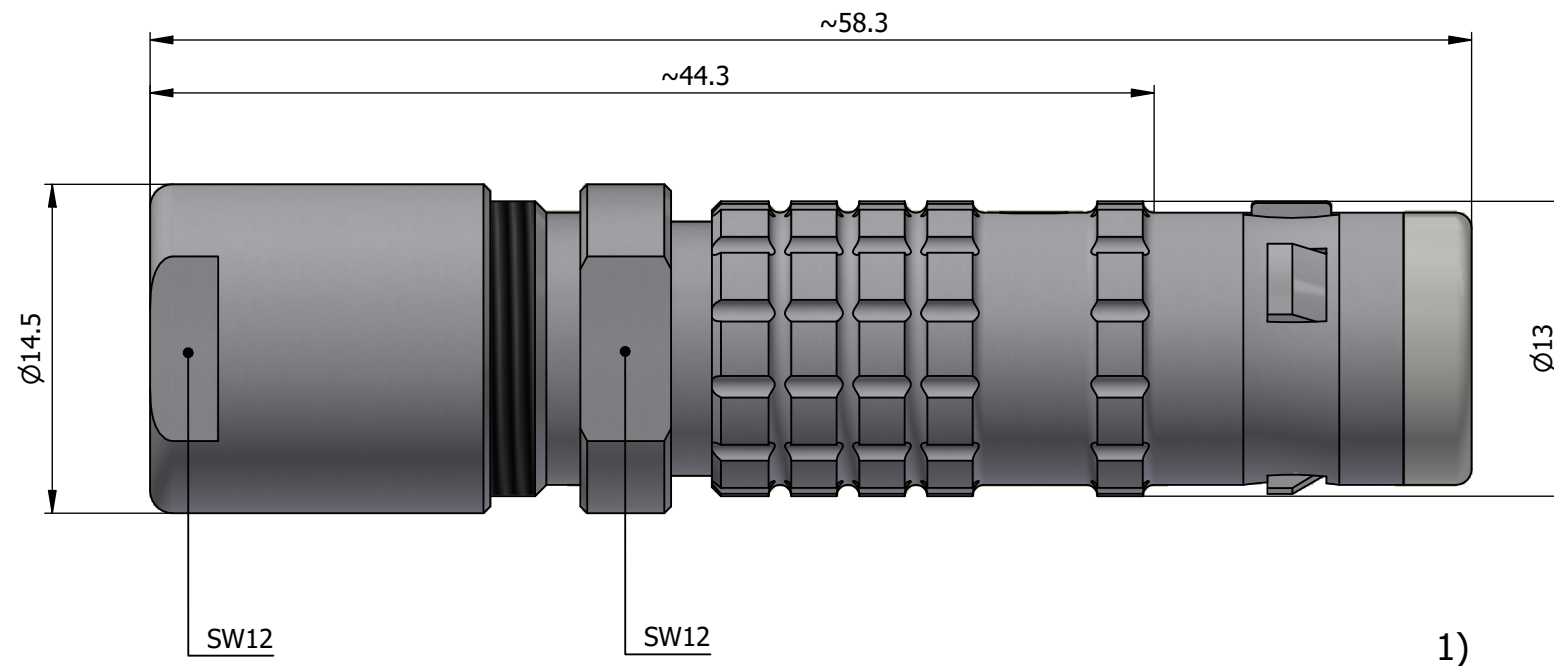

All dimensions are in millimeters (mm)

Alignment Key  
Front View

Insert Configuration  
Rear View

**Note:**

1) This picture is generic and for illustrative purposes only, and may show different keying, materials, colour, finish, and contact configuration. Minor shape or feature variations to actual item may be present.

All additional information are documented on the datasheet (See below link or QR Code)  
[www.lemo.com/pdf/FGG.1K.303.CLAK85.pdf](http://www.lemo.com/pdf/FGG.1K.303.CLAK85.pdf)

Model	Alignment Key	Series	Insert Config.	Housing	Insulator	Contact	Collet Type	Cable Ø	Variant
FGG.1K.303									
CLAK85									