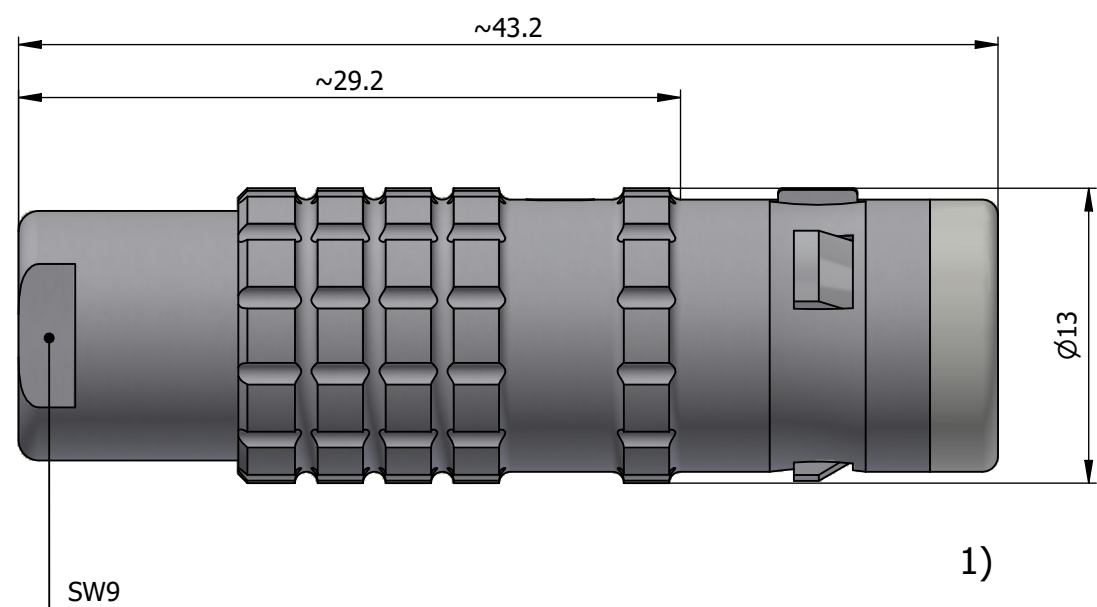

All dimensions are in millimeters (mm)

Alignment Key
Front View

Insert Configuration
Rear View

Note:

1) This picture is generic and for illustrative purposes only, and may show different keying, materials, colour, finish, and contact configuration. Minor shape or feature variations to actual item may be present.

All additional information are documented on the datasheet (See below link or QR Code)
www.lemo.com/pdf/FGG.1K.304.CLAC60.pdf

Model	Alignment Key	Series	Insert Config.	Housing	Insulator	Contact	Collet Type	Cable Ø	Variant
FGG.1K.304.CLAC60									