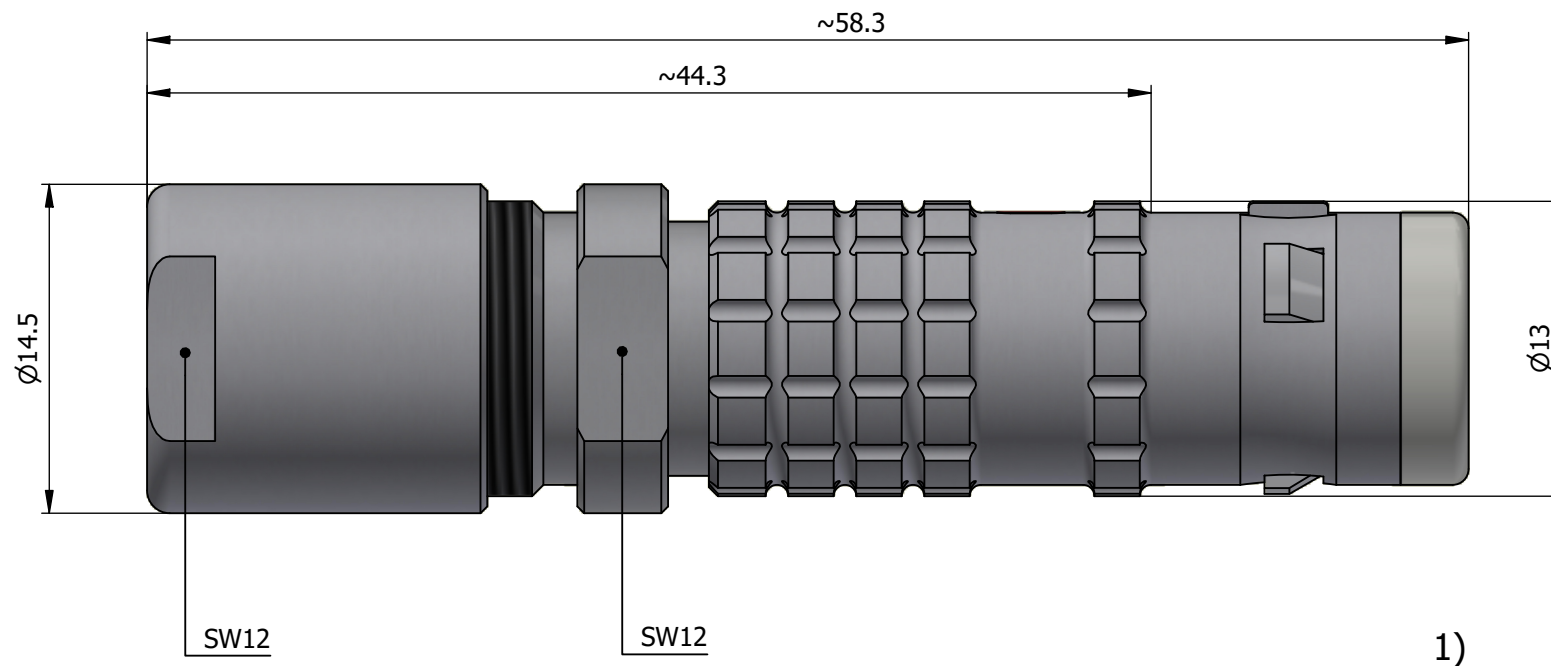

All dimensions are in millimeters (mm)

Alignment Key
Front View

Insert Configuration
Rear View

Note:

1) This picture is generic and for illustrative purposes only, and may show different keying, materials, colour, finish, and contact configuration. Minor shape or feature variations to actual item may be present.

All additional information are documented on the datasheet (See below link or QR Code)
www.lemo.com/pdf/FGG.1K.304.CLAK80.pdf

Model	Alignment Key	Series	Insert Config.	Housing	Insulator	Contact	Collet Type	Cable Ø	Variant
FGG.1K.304.CLAK80									