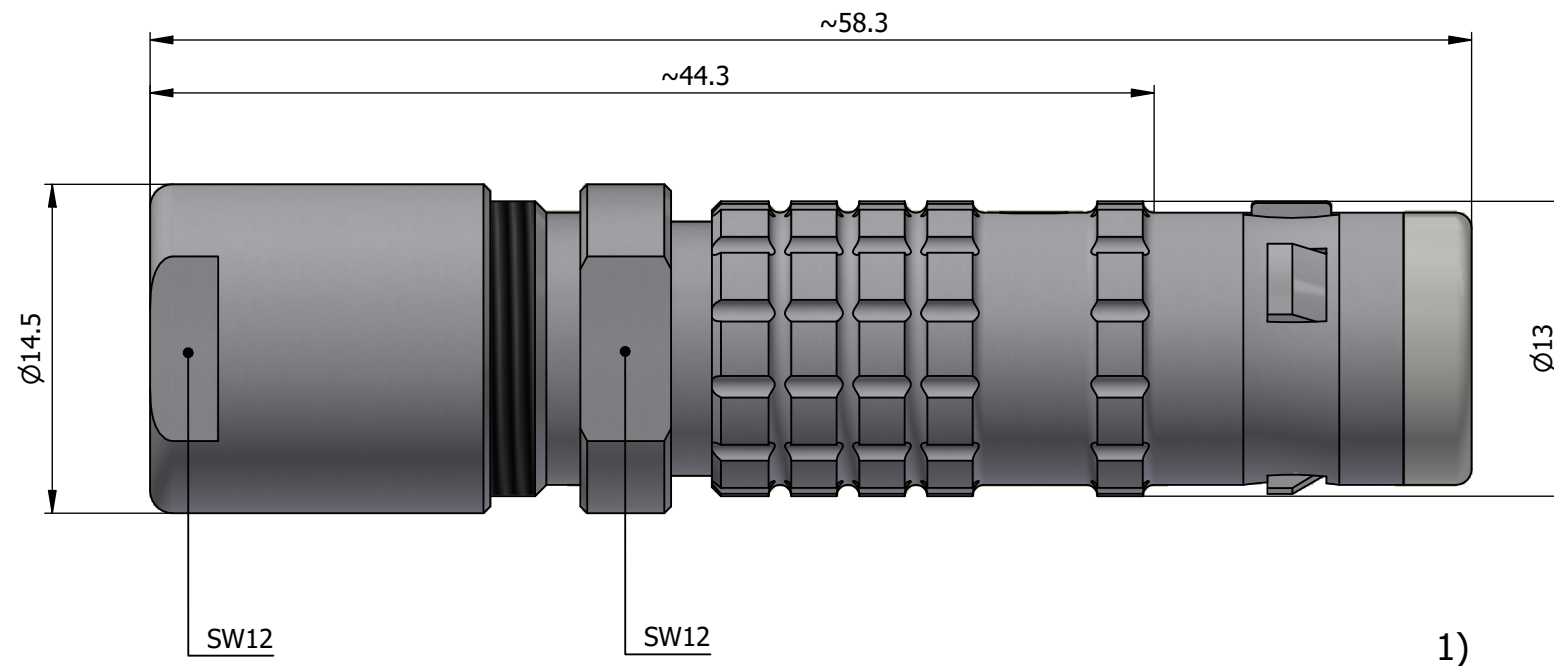

All dimensions are in millimeters (mm)

Alignment Key
Front View

Insert Configuration
Rear View

Note:

1) This picture is generic and for illustrative purposes only, and may show different keying, materials, colour, finish, and contact configuration. Minor shape or feature variations to actual item may be present.

All additional information are documented on the datasheet (See below link or QR Code)
www.lemo.com/pdf/FGG.1K.304.CLAK85.pdf

Model	Alignment Key	Series	Insert Config.	Housing	Insulator	Contact	Collet Type	Cable Ø	Variant
FGG.1K.304		1K							CLAK85