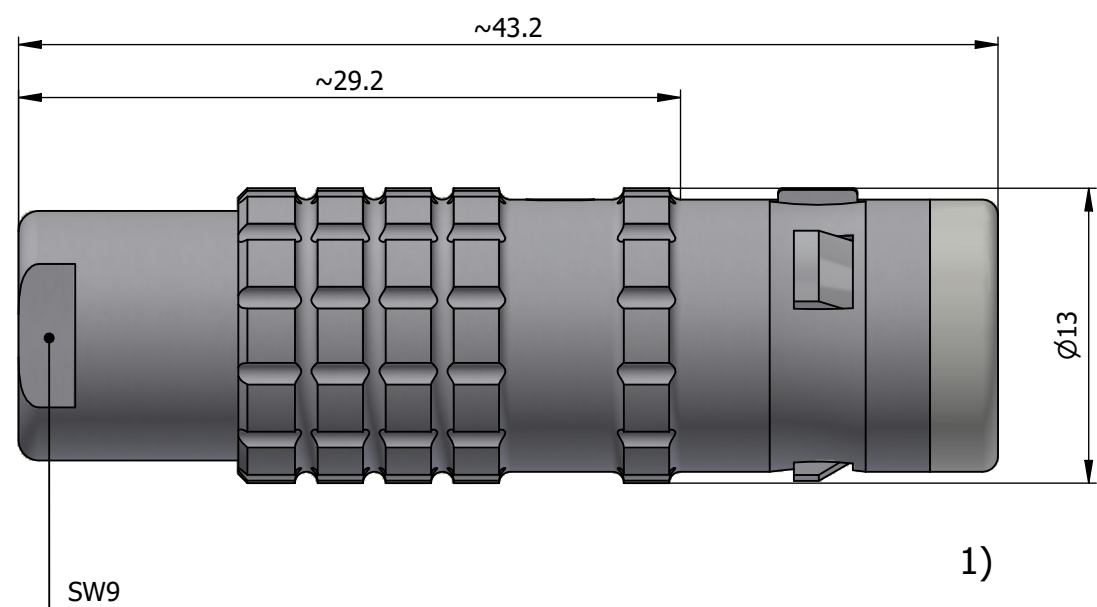

All dimensions are in millimeters (mm)

Alignment Key
Front View

Insert Configuration
Rear View

Note:

1) This picture is generic and for illustrative purposes only, and may show different keying, materials, colour, finish, and contact configuration. Minor shape or feature variations to actual item may be present.

All additional information are documented on the datasheet (See below link or QR Code)
www.lemo.com/pdf/FGG.1K.304.CYCC55.pdf

Model	Alignment Key	Series	Insert Config.	Housing	Insulator	Contact	Collet Type	Cable Ø	Variant
FGG	.1K	.304	.CYCC55						

	Straight plug, cable collet Series 1K		Drawn 28.06.2024 MARI / MARI
	 LEMO SA Chemin des Champs-Courbes 28 1024 Ecublens - SWITZERLAND		Checked 28.06.2024 OBAR
	Tel. (+41 21) 695 16 00 email : info@lemo.com www.lemo.com		Modified 00 28.06.2024 / MARI
	CD		DO NOT SCALE DRAWING