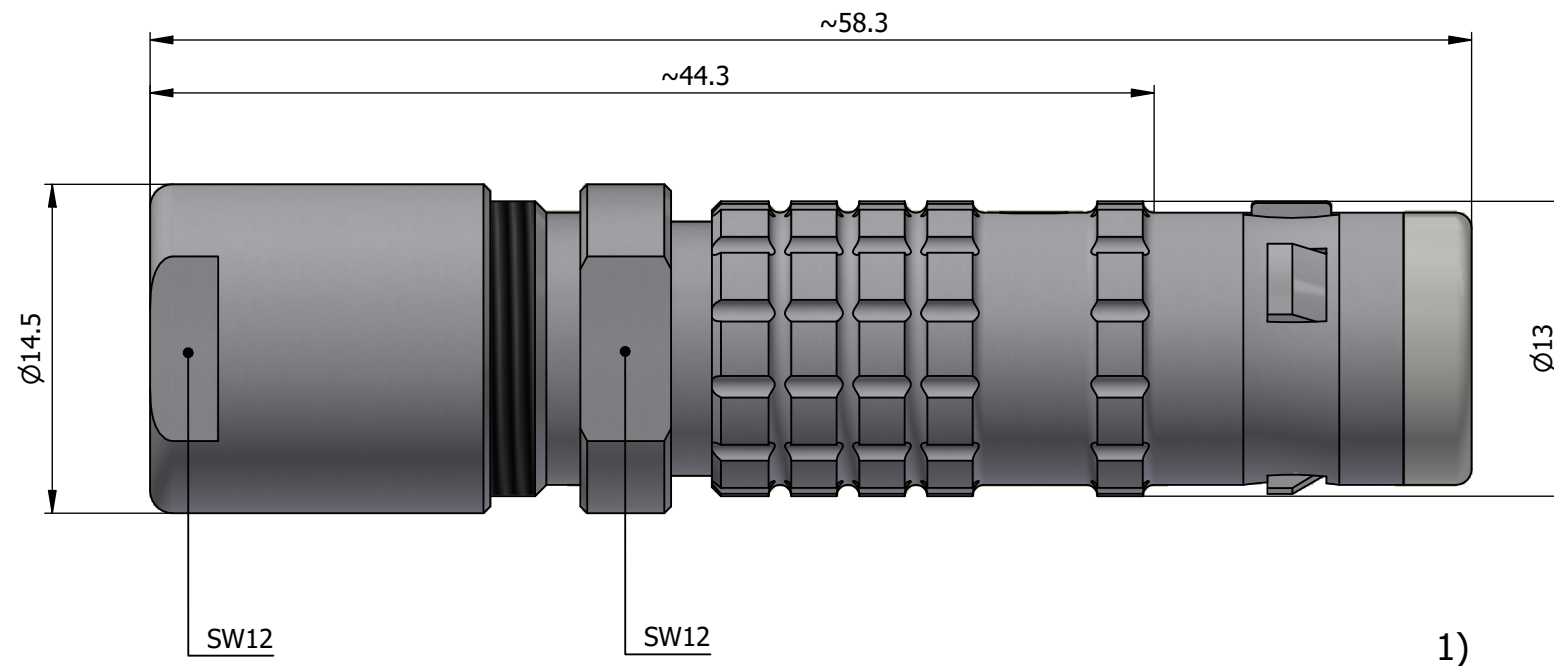

All dimensions are in millimeters (mm)

Alignment Key  
Front View

Insert Configuration  
Rear View

**Note:**

1) This picture is generic and for illustrative purposes only, and may show different keying, materials, colour, finish, and contact configuration. Minor shape or feature variations to actual item may be present.

All additional information are documented on the datasheet (See below link or QR Code)  
[www.lemo.com/pdf/FGG.1K.304.CYCK70.pdf](http://www.lemo.com/pdf/FGG.1K.304.CYCK70.pdf)

Model	Alignment Key	Series	Insert Config.	Housing	Insulator	Contact	Collet Type	Cable Ø	Variant
FGG	.1K	.304	.CYCK70						