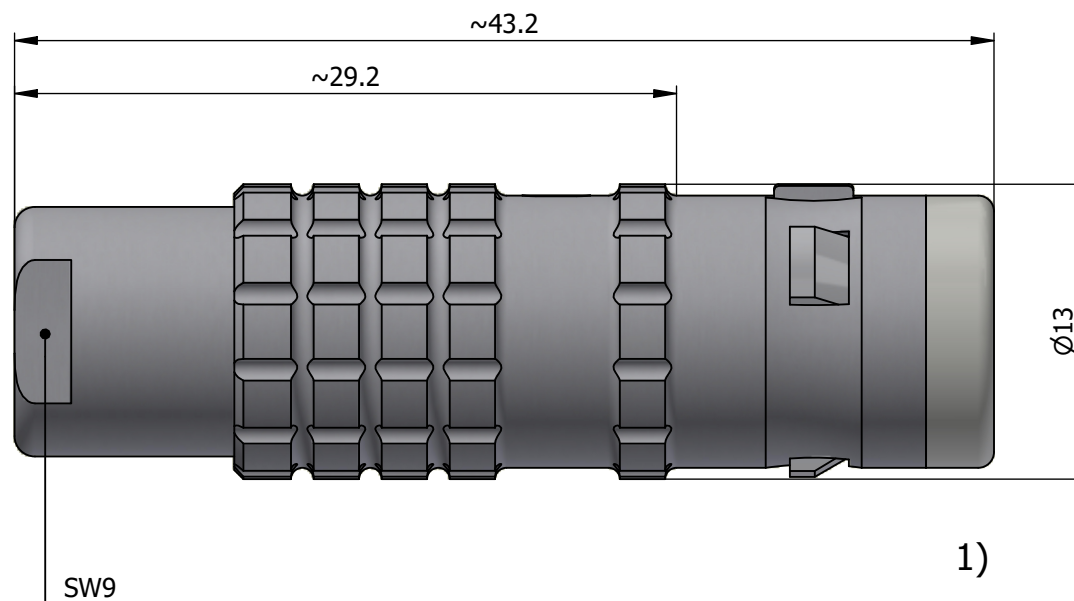

All dimensions are in millimeters (mm)

Alignment Key
Front View

Insert Configuration
Rear View

Note:

1) This picture is generic and for illustrative purposes only, and may show different keying, materials, colour, finish, and contact configuration. Minor shape or feature variations to actual item may be present.

All additional information are documented on the datasheet (See below link or QR Code)
www.lemo.com/pdf/FGG.1K.305.CLAC50.pdf

Model	Alignment Key	Series	Insert Config.	Housing	Insulator	Contact	Collet Type	Cable Ø	Variant
FGG	.1K	.305	.CLAC50						