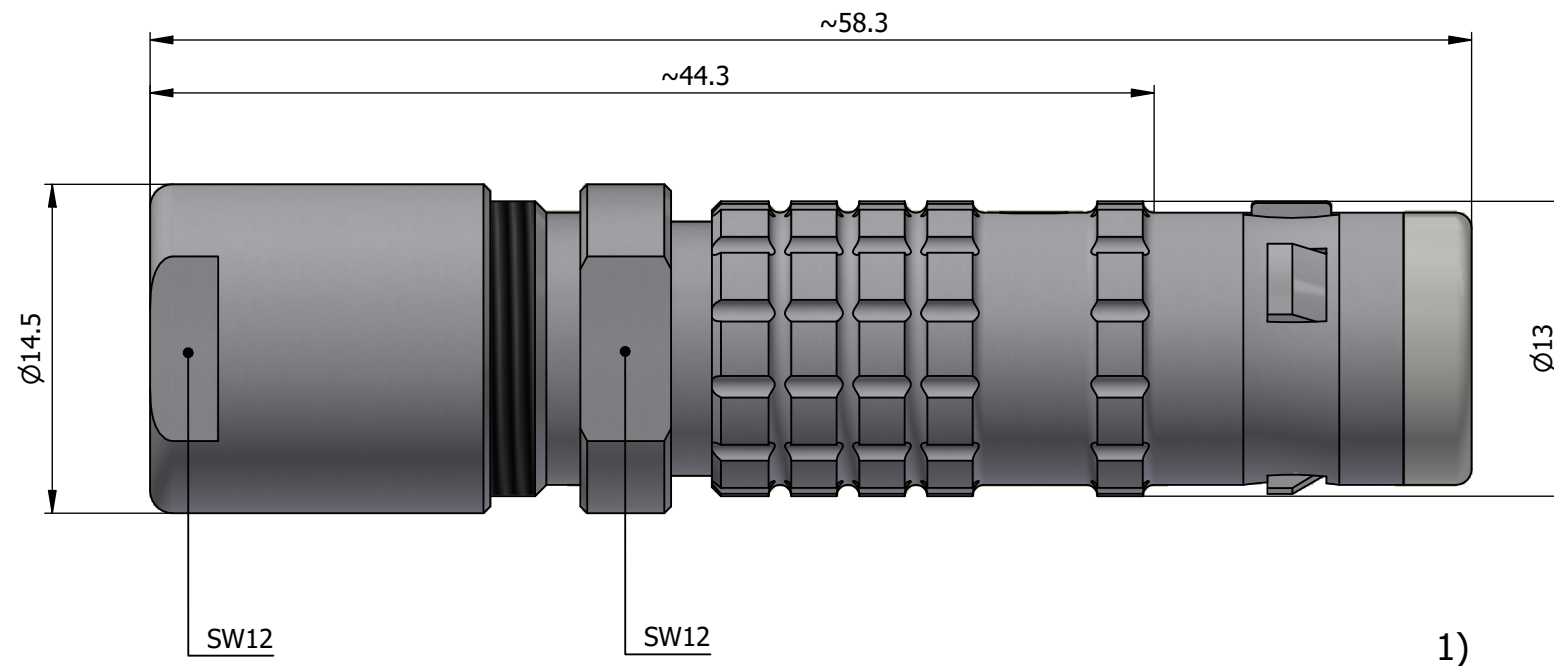

All dimensions are in millimeters (mm)

Alignment Key  
Front View

Insert Configuration  
Rear View

**Note:**

1) This picture is generic and for illustrative purposes only, and may show different keying, materials, colour, finish, and contact configuration. Minor shape or feature variations to actual item may be present.

All additional information are documented on the datasheet (See below link or QR Code)  
[www.lemo.com/pdf/FGG.1K.305.CLAk80.pdf](http://www.lemo.com/pdf/FGG.1K.305.CLAk80.pdf)

Model	Alignment Key	Series	Insert Config.	Housing	Insulator	Contact	Collet Type	Cable Ø	Variant
FGG.1K.305.CLAk80									